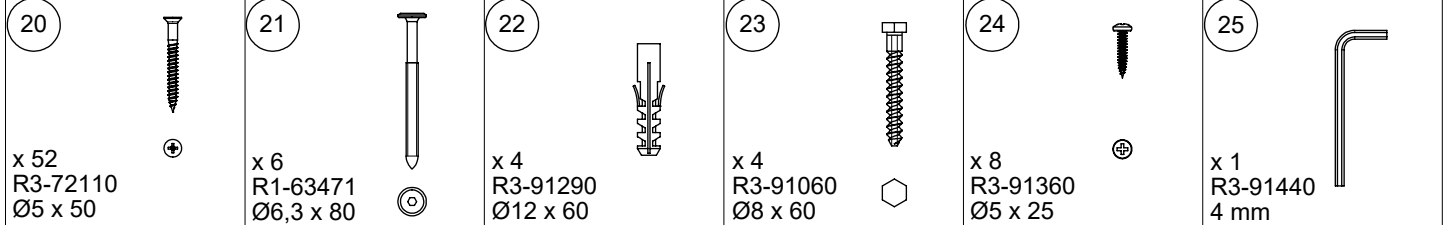

# LYON

Installation instruction  
Montageanleitung  
Instruction de montage

Y: 220mm			
N [st /p]	Z [mm]	X [mm]	
		B: 650mm	B: 750mm
11	2420	1810	1810
12	2640	1970	1970
13	2860	2130	2130

3

6

7