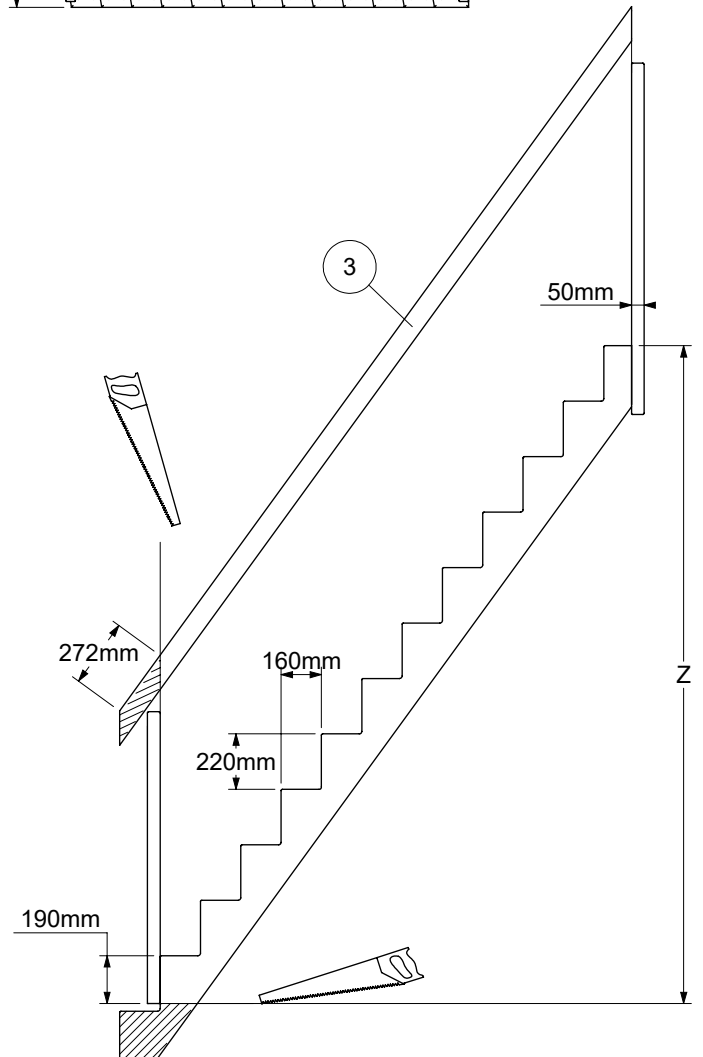

# LYON

Installation instruction  
Montageanleitung  
Instruction de montage

Y: 220mm			
N [st /p]	Z [mm]	X [mm]	
		B: 650mm	B: 750mm
11	2420	1810	1810
12	2640	1970	1970
13	2860	2130	2130

3

6

7