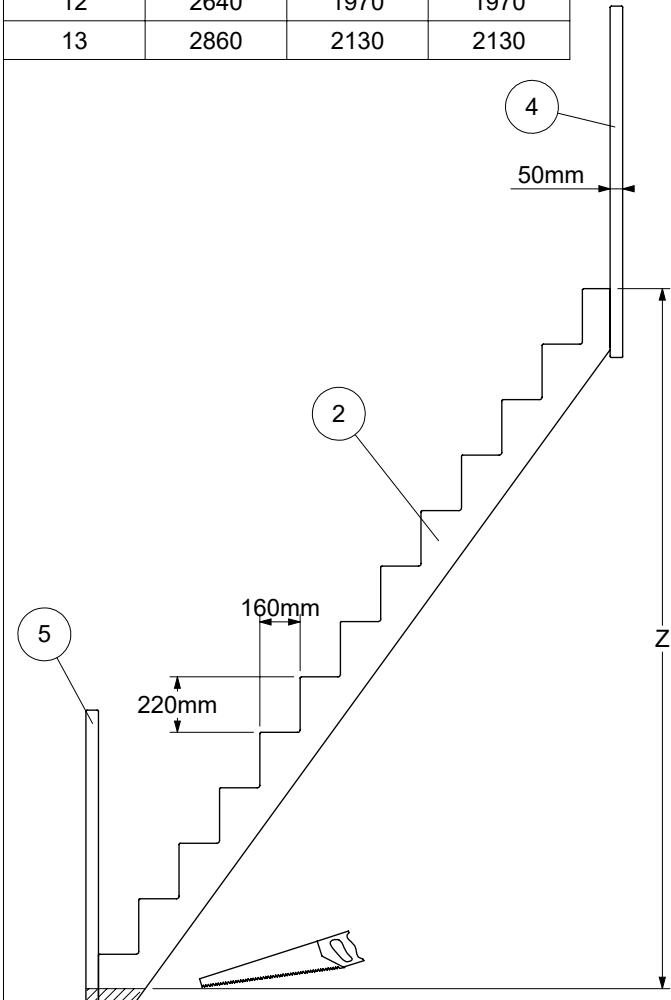

# LYON

Installation instruction  
Montageanleitung  
Instruction de montage

Y: 220mm			
N [st /p]	Z [mm]	X [mm]	
		B: 650mm	B: 750mm
11	2420	1810	1810
12	2640	1970	1970
13	2860	2130	2130

3

6

7