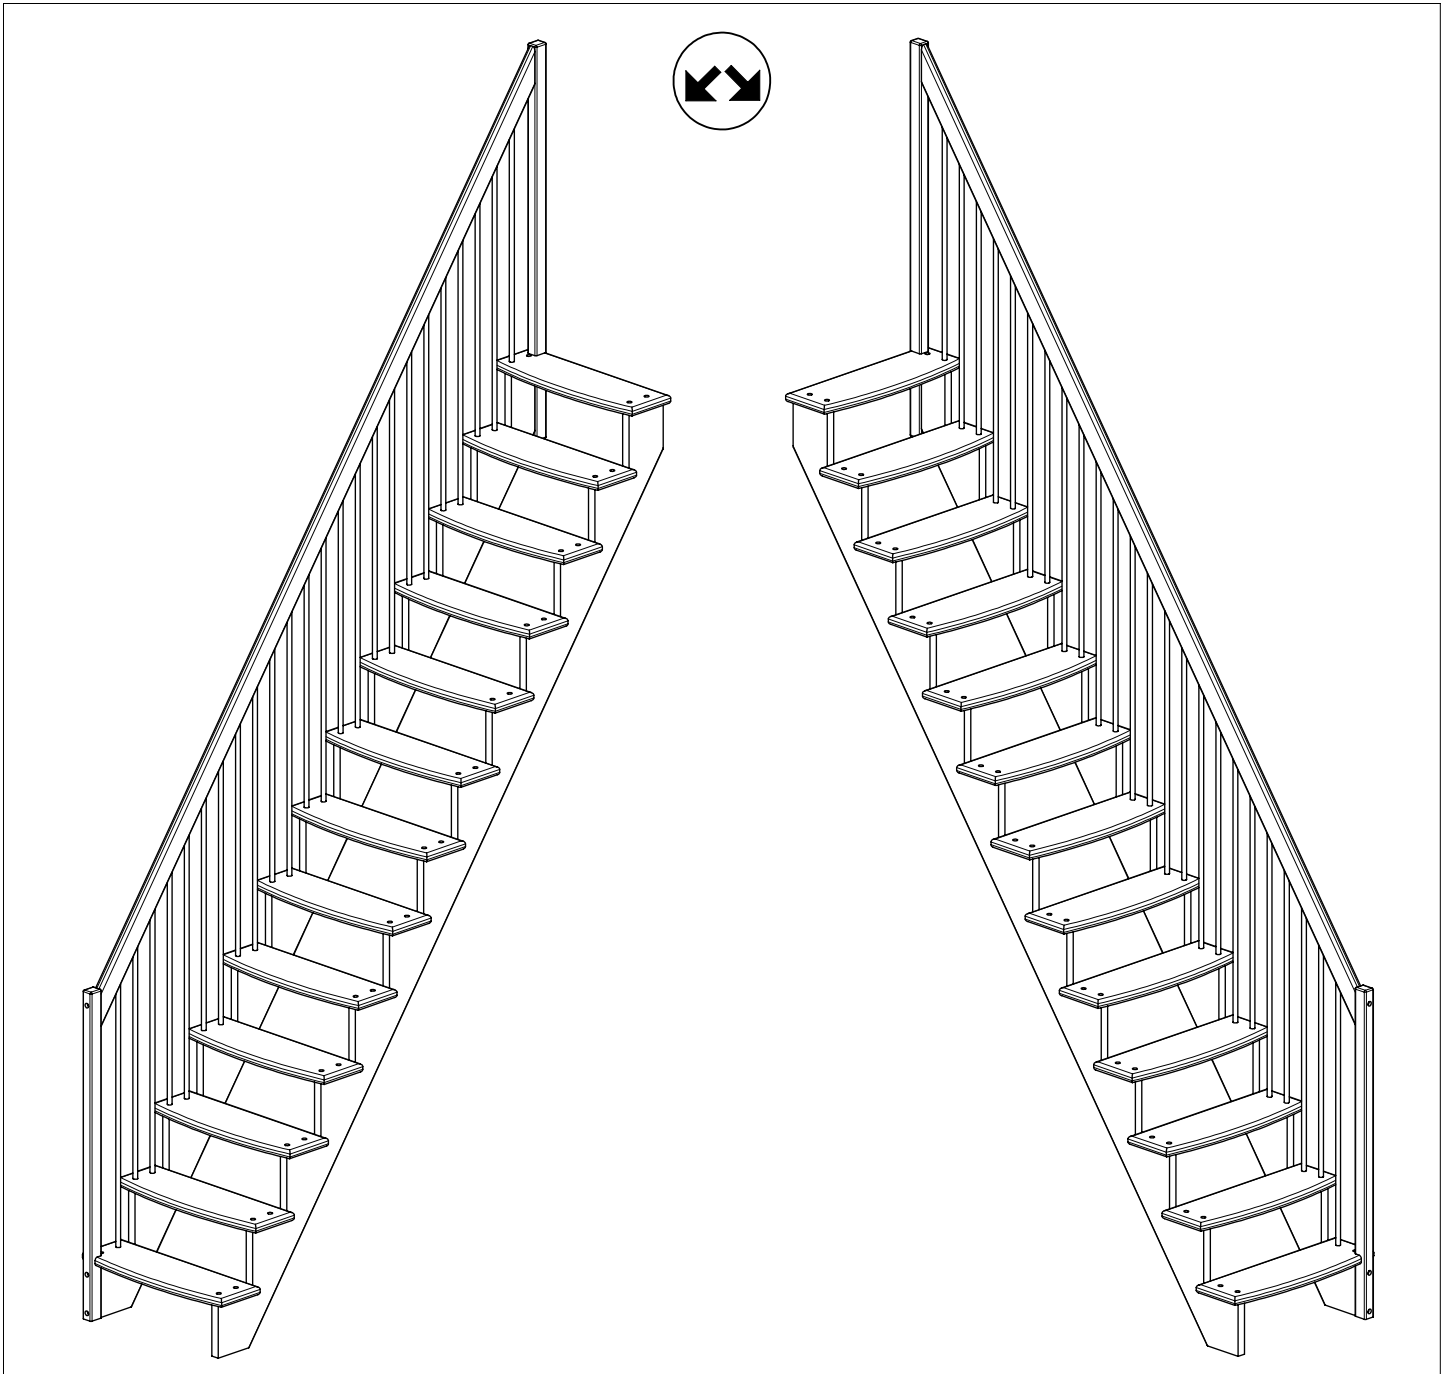

# LYON

Installation instruction  
Montageanleitung  
Instruction de montage

Y: 220mm			
N [st /p]	Z [mm]	X [mm]	
		B: 650mm	B: 750mm
11	2420	1810	1810
12	2640	1970	1970
13	2860	2130	2130

3

6

7