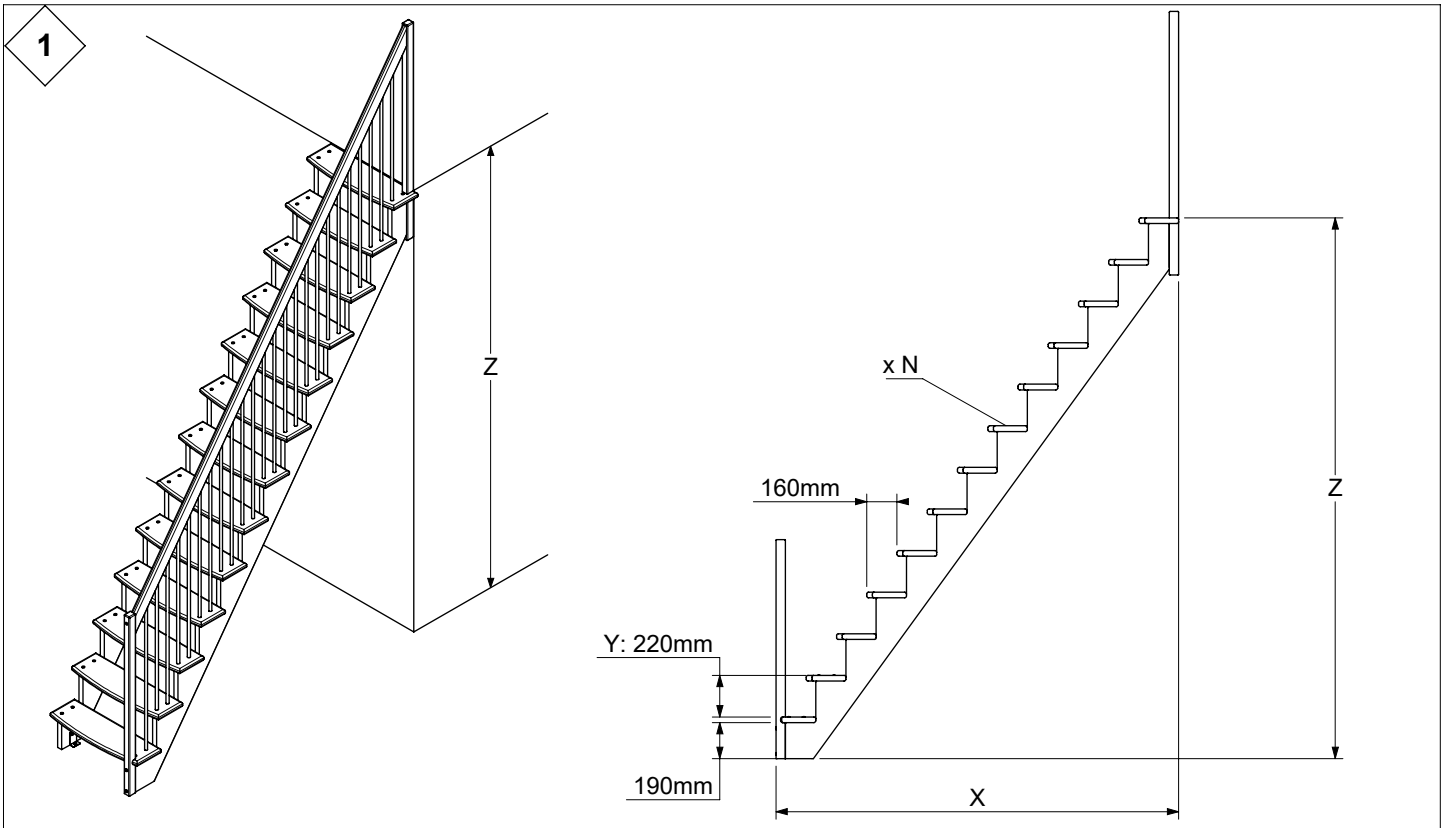

# LYON

Installation instruction  
Montageanleitung  
Instruction de montage

Y: 220mm			
N [st /p]	Z [mm]	X [mm]	
		B: 650mm	B: 750mm
11	2420	1810	1810
12	2640	1970	1970
13	2860	2130	2130

3

6

7