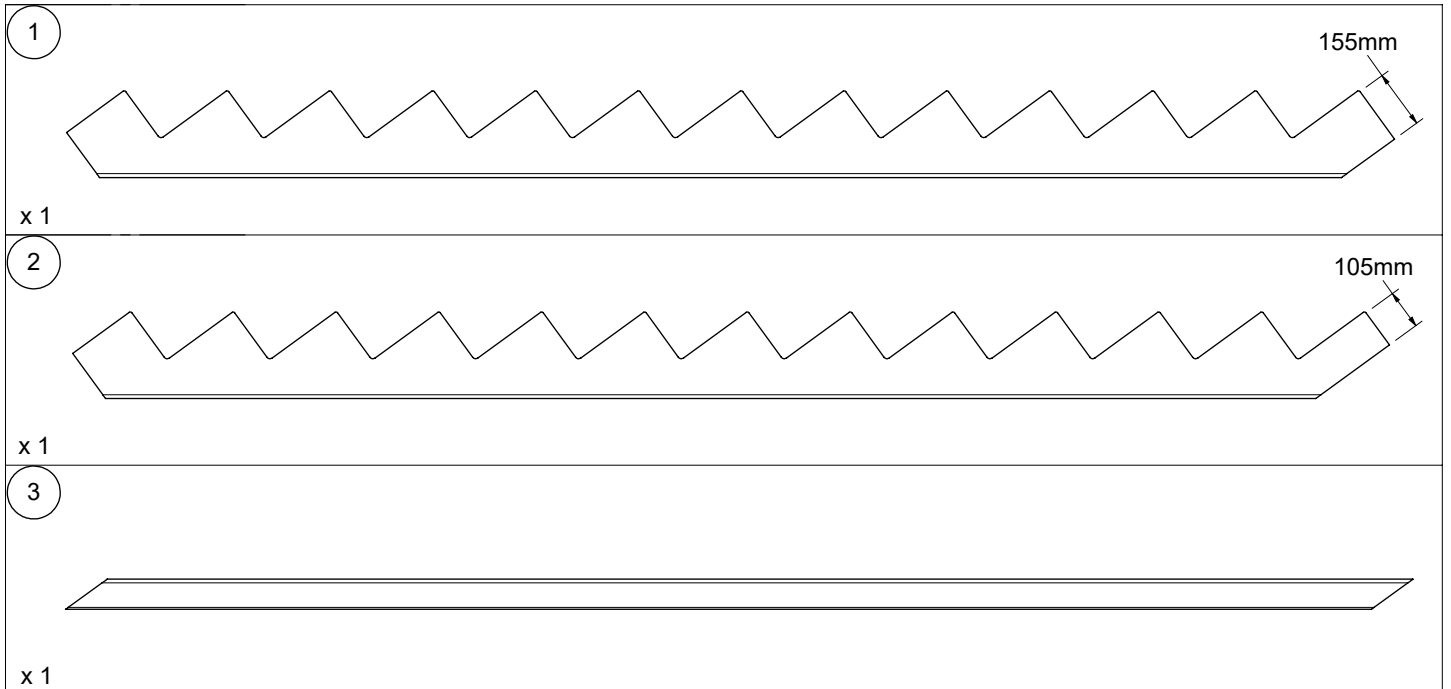

# LYON

Installation instruction  
Montageanleitung  
Instruction de montage

Y: 220mm			
N [st /p]	Z [mm]	X [mm]	
		B: 650mm	B: 750mm
11	2420	1810	1810
12	2640	1970	1970
13	2860	2130	2130

3

6

7