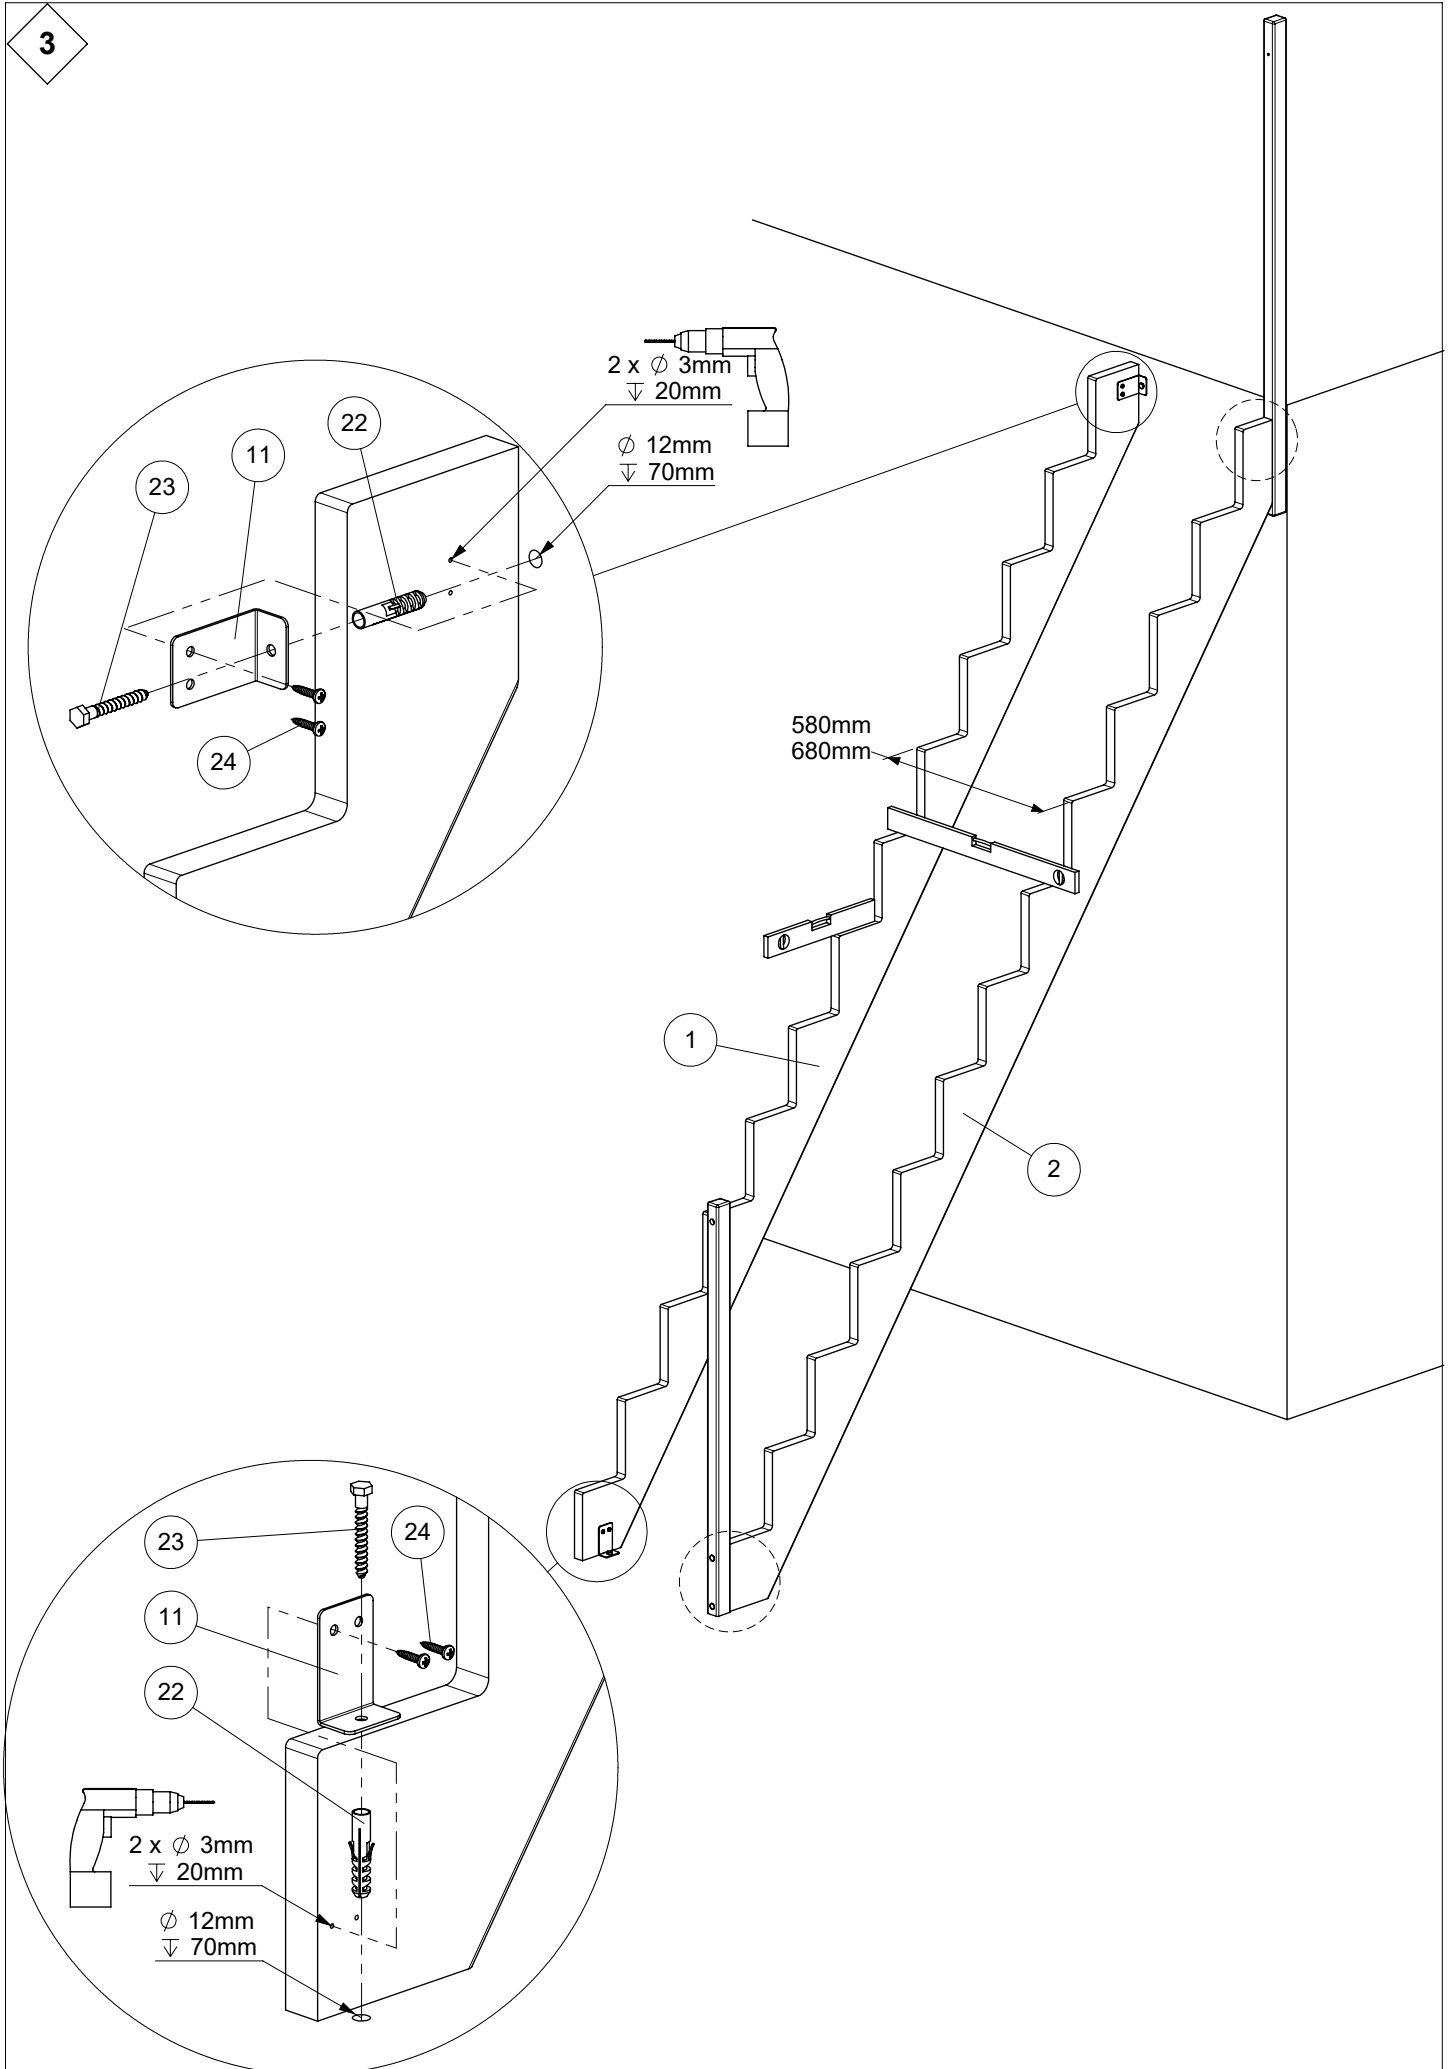

# LYON

Installation instruction  
Montageanleitung  
Instruction de montage

Y: 220mm			
N [st /p]	Z [mm]	X [mm]	
		B: 650mm	B: 750mm
11	2420	1810	1810
12	2640	1970	1970
13	2860	2130	2130

3

6

7