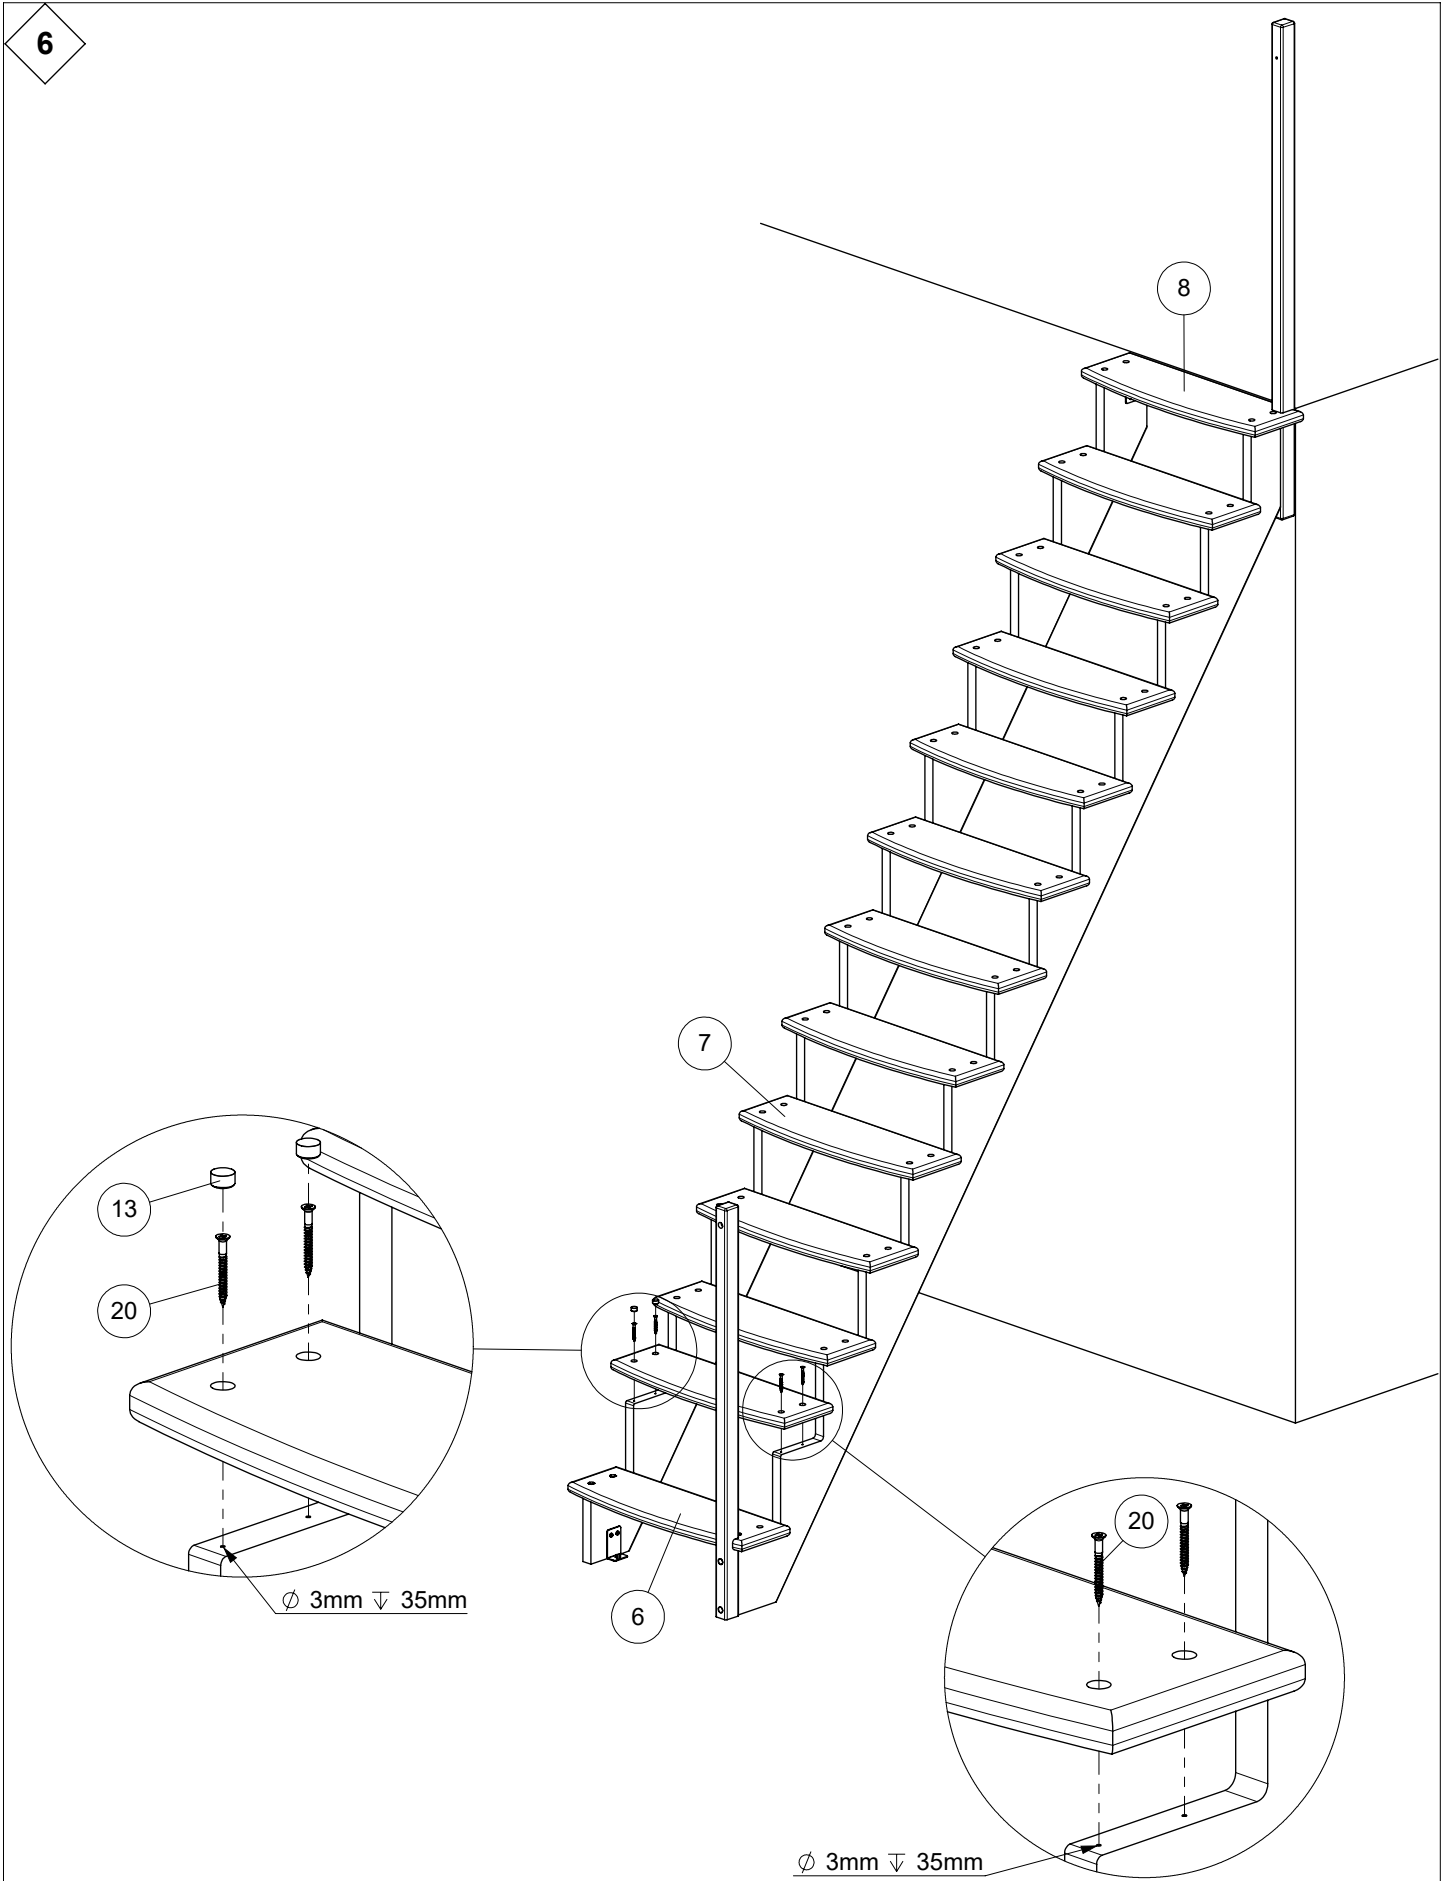

# LYON

Installation instruction  
Montageanleitung  
Instruction de montage

Y: 220mm			
N [st /p]	Z [mm]	X [mm]	
		B: 650mm	B: 750mm
11	2420	1810	1810
12	2640	1970	1970
13	2860	2130	2130

3

6

7