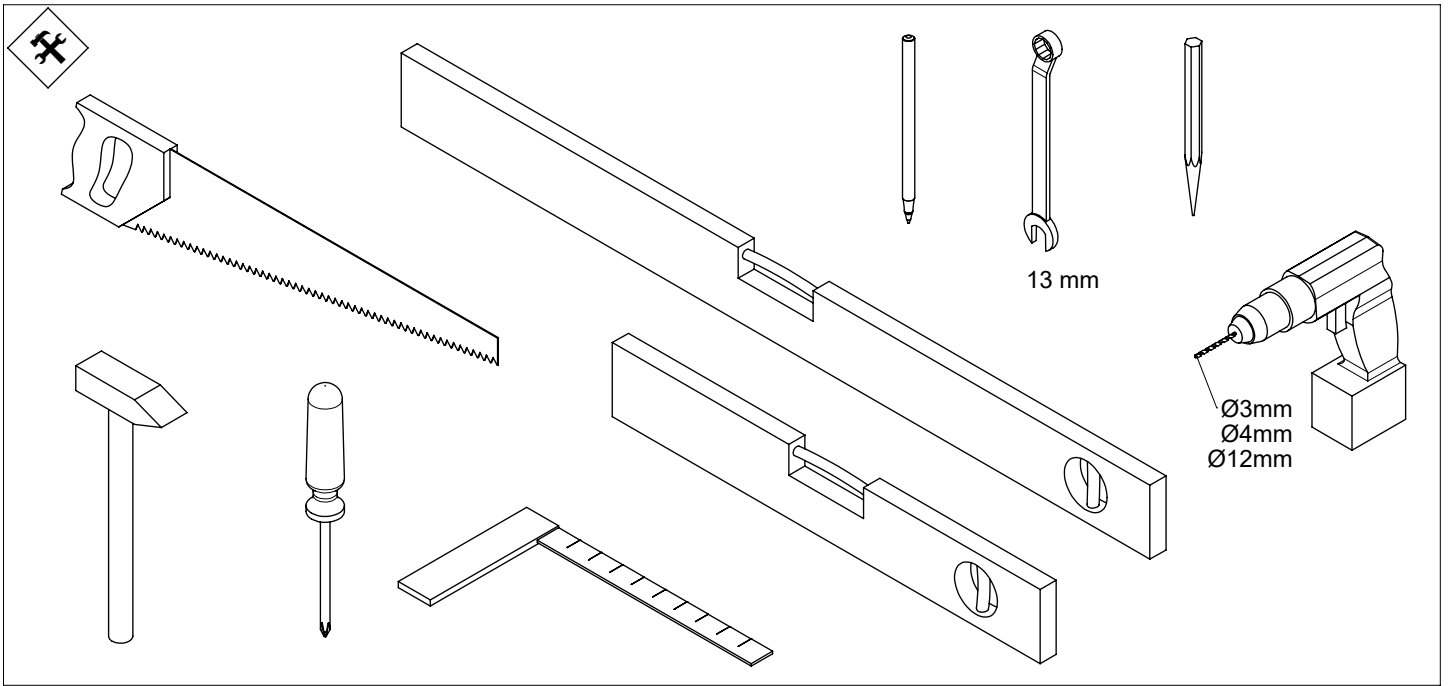

# LYON

Installation instruction  
Montageanleitung  
Instruction de montage

Y: 220mm			
N [st /p]	Z [mm]	X [mm]	
		B: 650mm	B: 750mm
11	2420	1810	1810
12	2640	1970	1970
13	2860	2130	2130

3

6

7