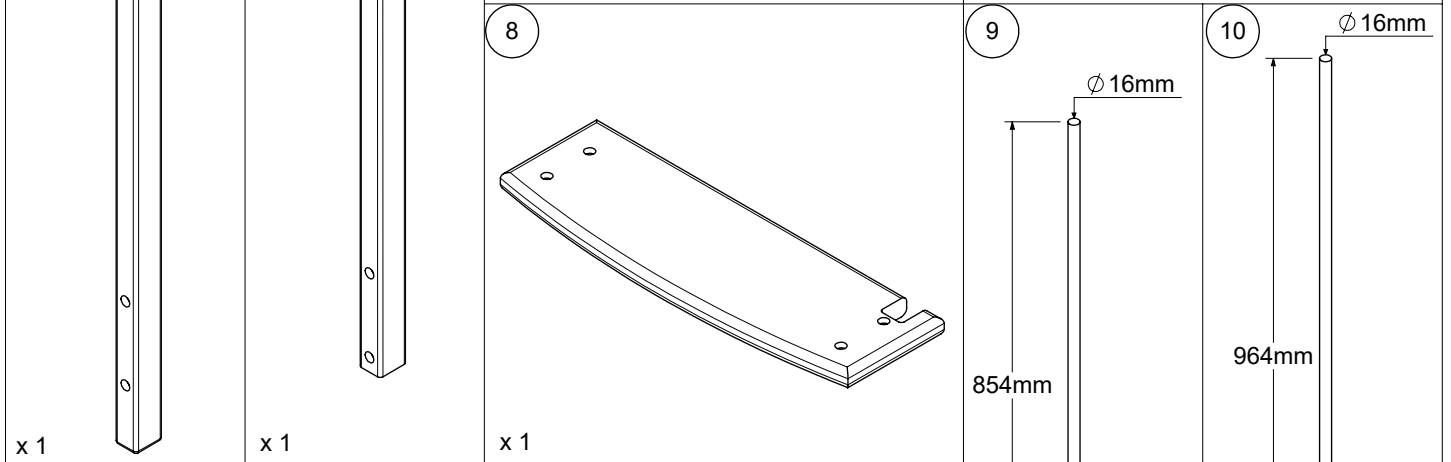

# LYON

Installation instruction  
Montageanleitung  
Instruction de montage

Y: 220mm			
N [st /p]	Z [mm]	X [mm]	
		B: 650mm	B: 750mm
11	2420	1810	1810
12	2640	1970	1970
13	2860	2130	2130

3

6

7