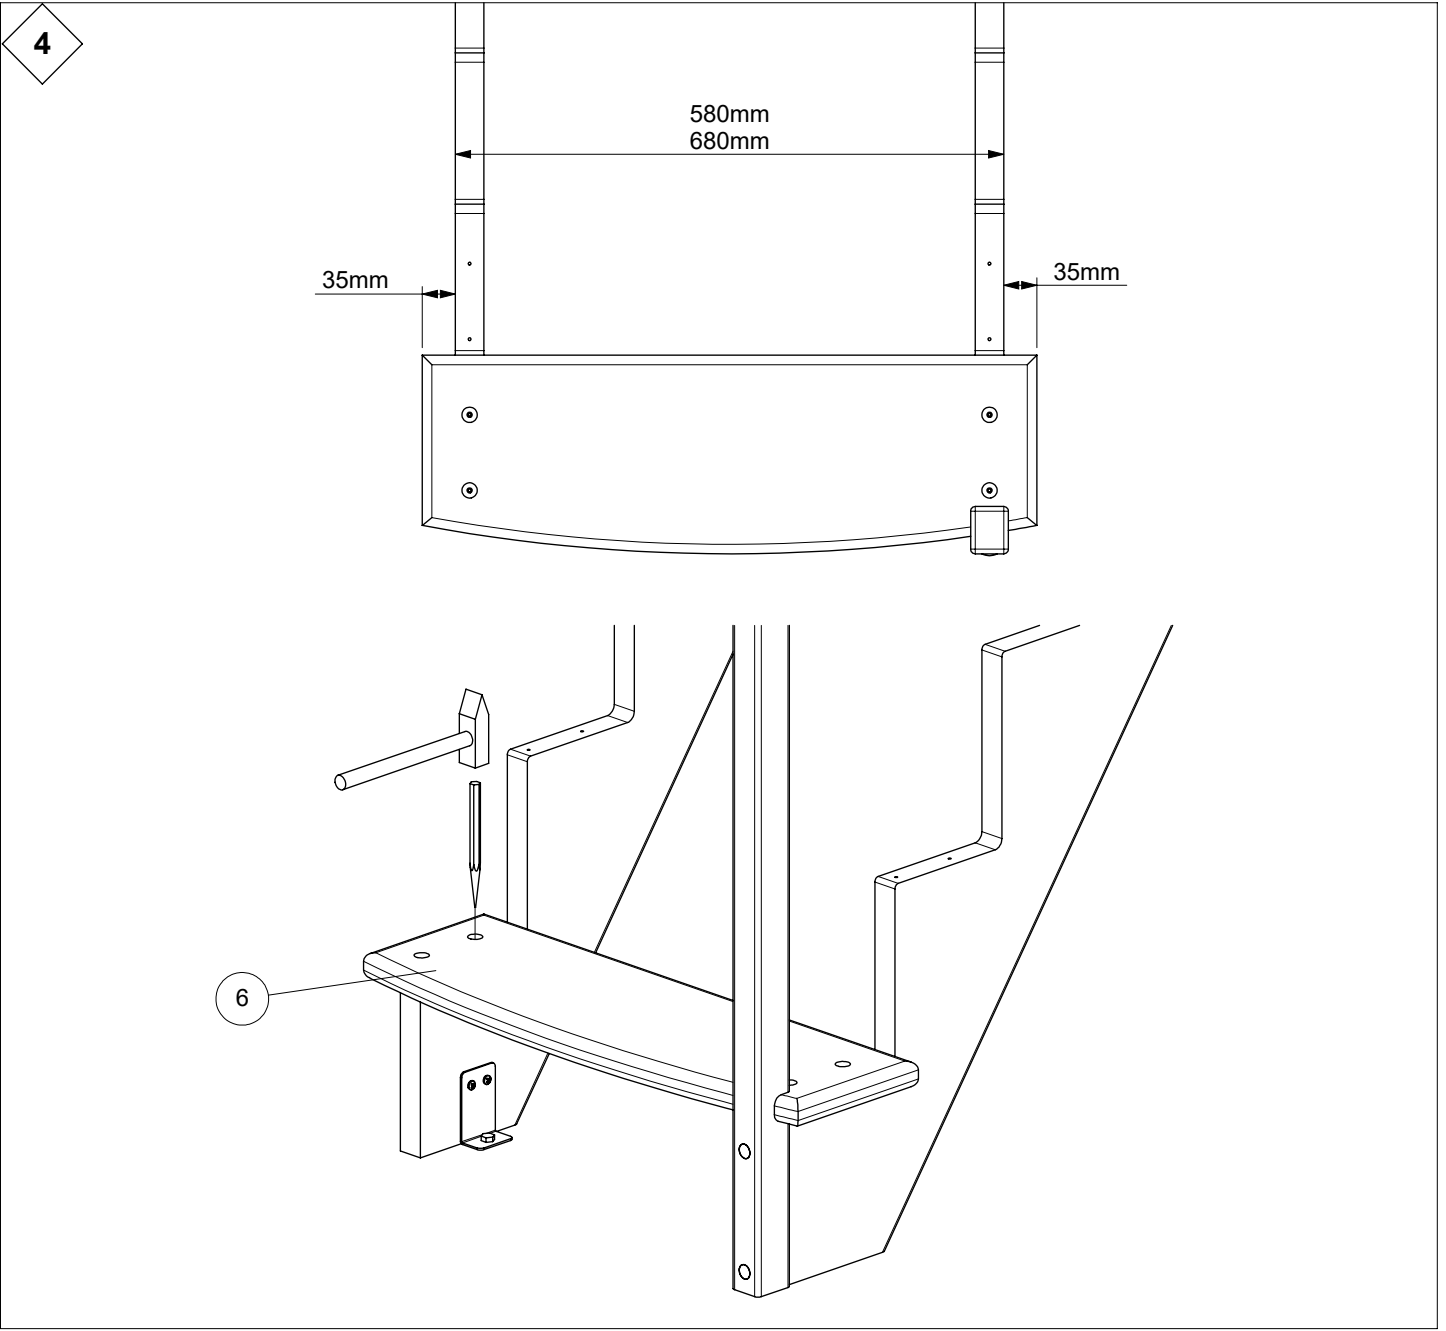

# LYON

Installation instruction  
Montageanleitung  
Instruction de montage

Y: 220mm			
N [st /p]	Z [mm]	X [mm]	
		B: 650mm	B: 750mm
11	2420	1810	1810
12	2640	1970	1970
13	2860	2130	2130

3

6

7