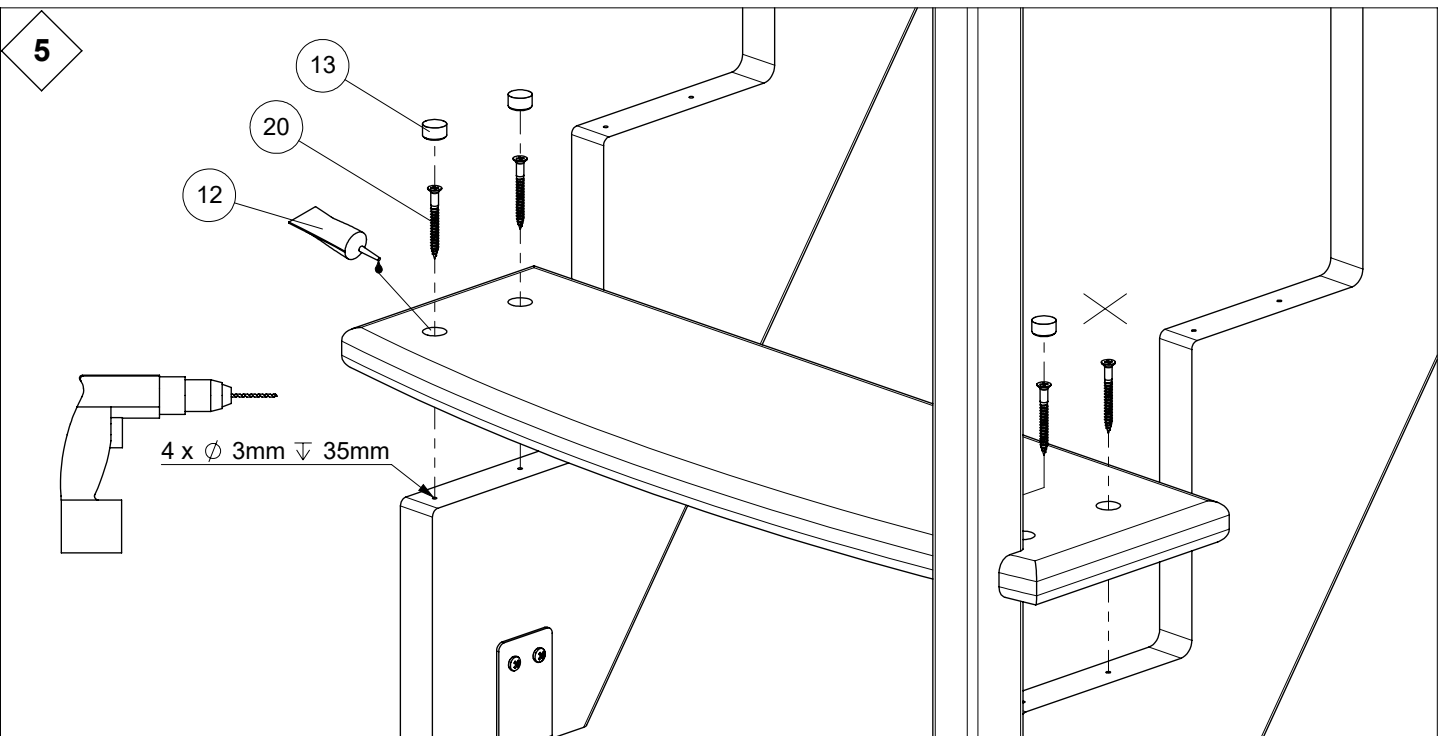

# LYON

Installation instruction  
Montageanleitung  
Instruction de montage

Y: 220mm			
N [st /p]	Z [mm]	X [mm]	
		B: 650mm	B: 750mm
11	2420	1810	1810
12	2640	1970	1970
13	2860	2130	2130

3

6

7