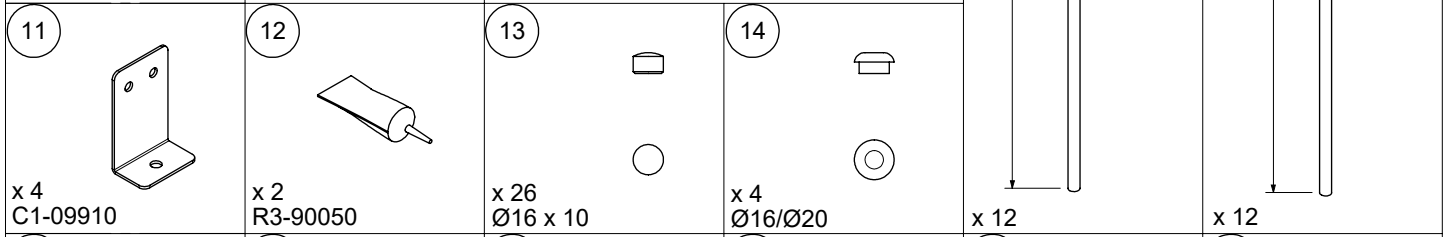

# LYON

Installation instruction  
Montageanleitung  
Instruction de montage

Y: 220mm			
N [st /p]	Z [mm]	X [mm]	
		B: 650mm	B: 750mm
11	2420	1810	1810
12	2640	1970	1970
13	2860	2130	2130

3

6

7