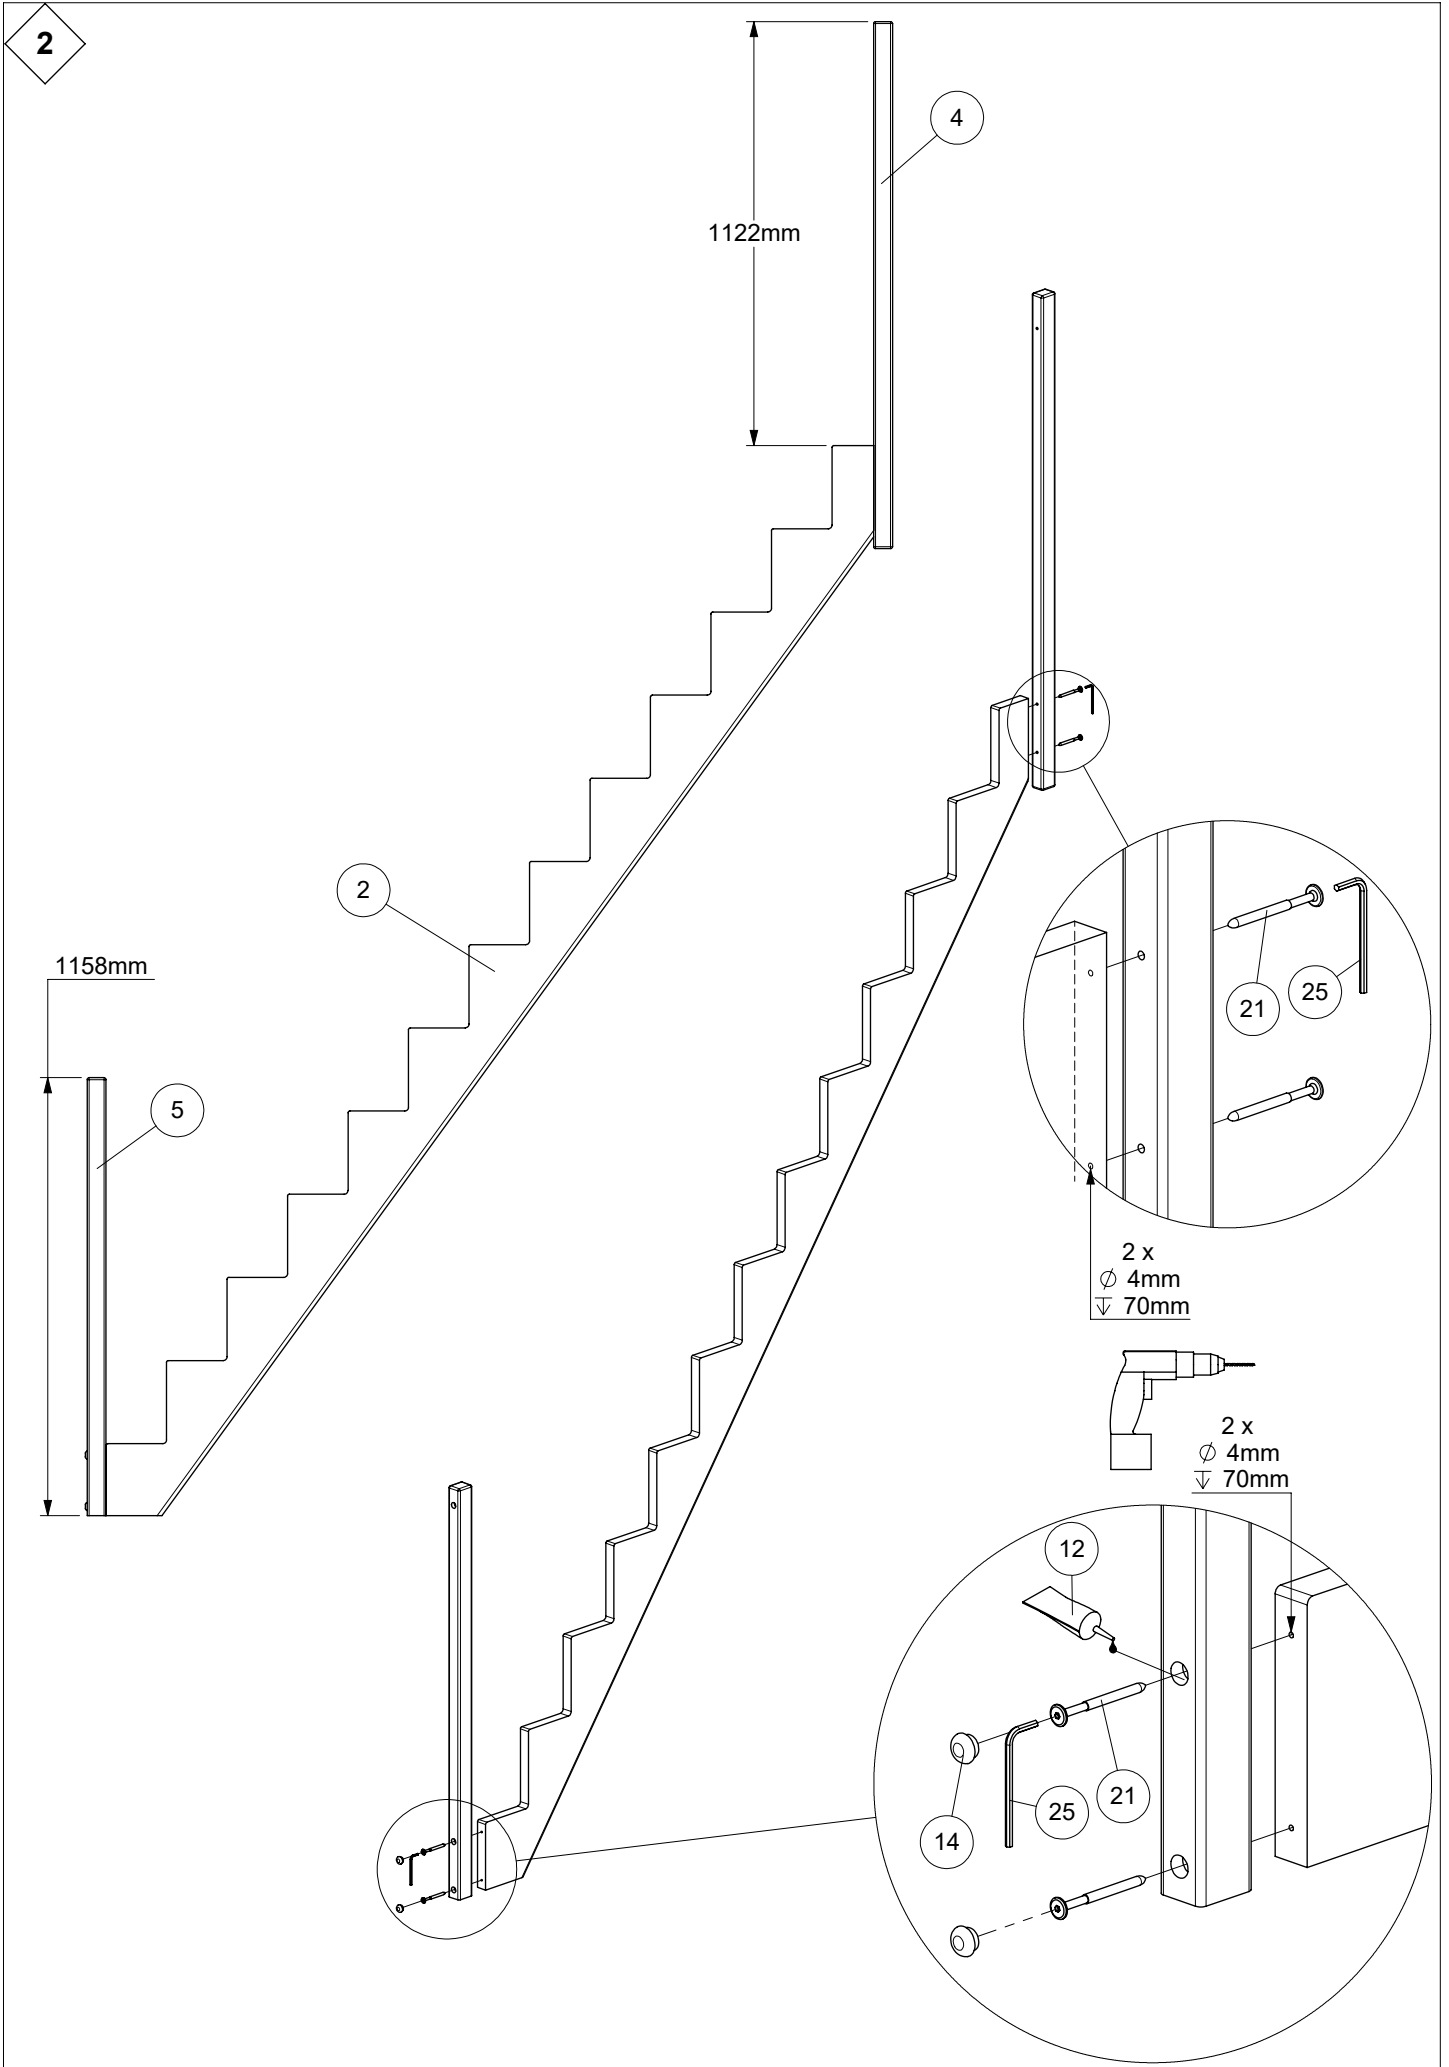

# LYON

Installation instruction  
Montageanleitung  
Instruction de montage

Y: 220mm			
N [st /p]	Z [mm]	X [mm]	
		B: 650mm	B: 750mm
11	2420	1810	1810
12	2640	1970	1970
13	2860	2130	2130

3

6

7