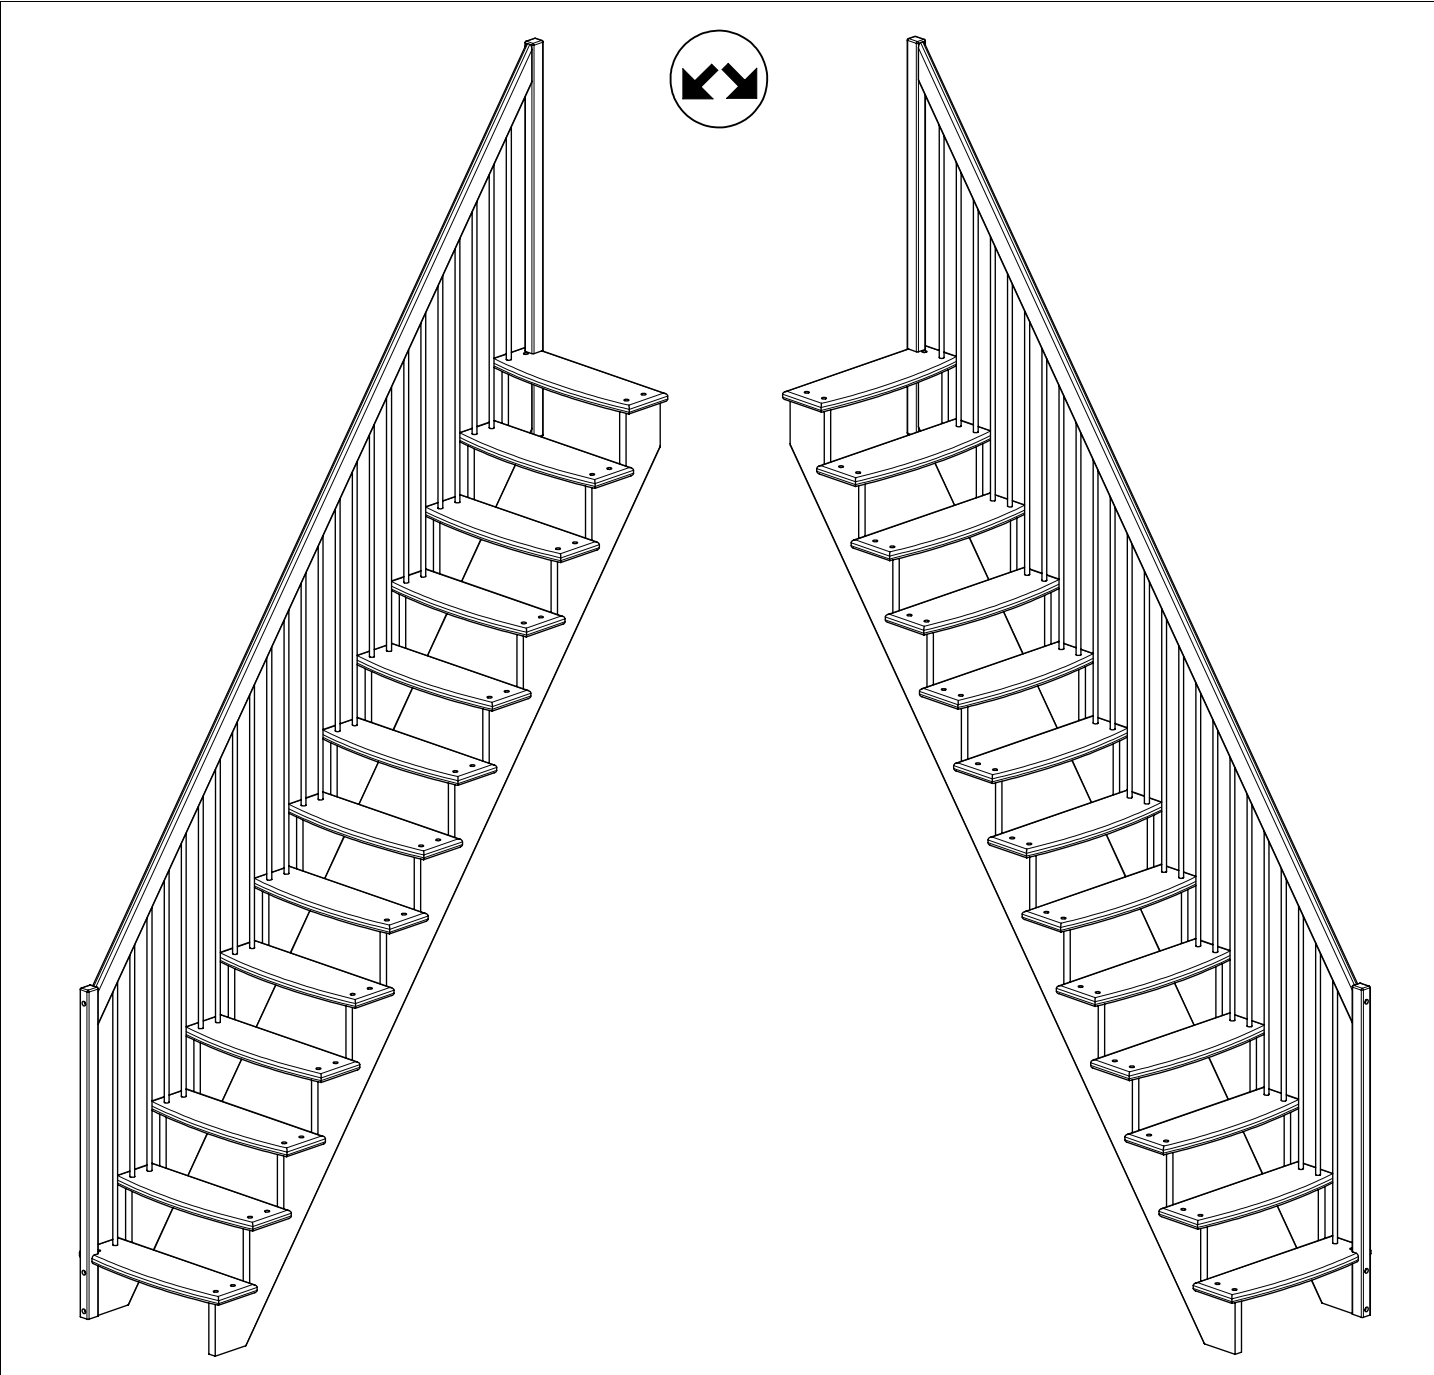

LYON

Installation instruction
Montageanleitung
Instruction de montage

Y: 220mm			
N [st /p]	Z [mm]	X [mm]	
		B: 650mm	B: 750mm
11	2420	1810	1810
12	2640	1970	1970
13	2860	2130	2130

2

3

4

5

6