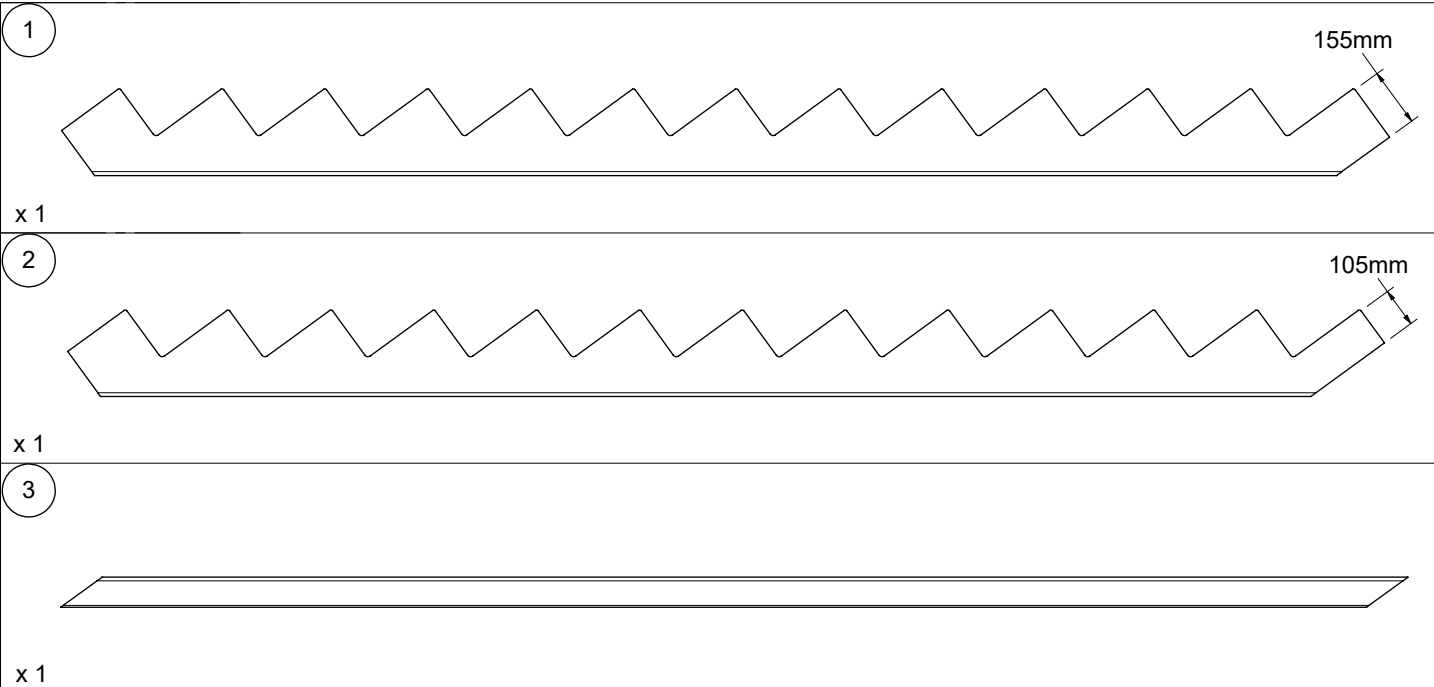

LYON

Installation instruction
Montageanleitung
Instruction de montage

Y: 220mm			
N [st /p]	Z [mm]	X [mm]	
		B: 650mm	B: 750mm
11	2420	1810	1810
12	2640	1970	1970
13	2860	2130	2130

2

3

4

5

6