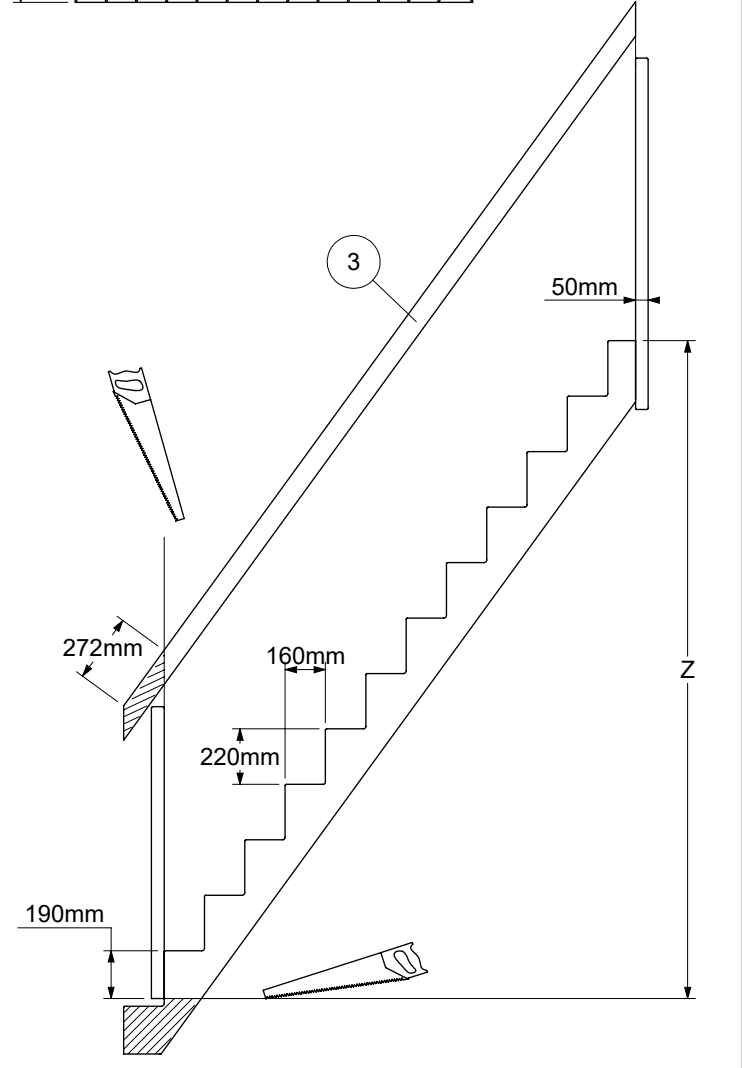

LYON

Installation instruction
Montageanleitung
Instruction de montage

Y: 220mm			
N [st /p]	Z [mm]	X [mm]	
		B: 650mm	B: 750mm
11	2420	1810	1810
12	2640	1970	1970
13	2860	2130	2130

2

3

4

5

6