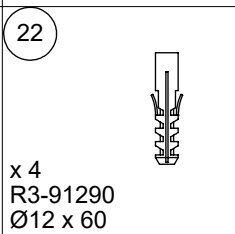

LYON

Installation instruction
Montageanleitung
Instruction de montage

Y: 220mm			
N [st /p]	Z [mm]	X [mm]	
		B: 650mm	B: 750mm
11	2420	1810	1810
12	2640	1970	1970
13	2860	2130	2130

2

3

4

5

6