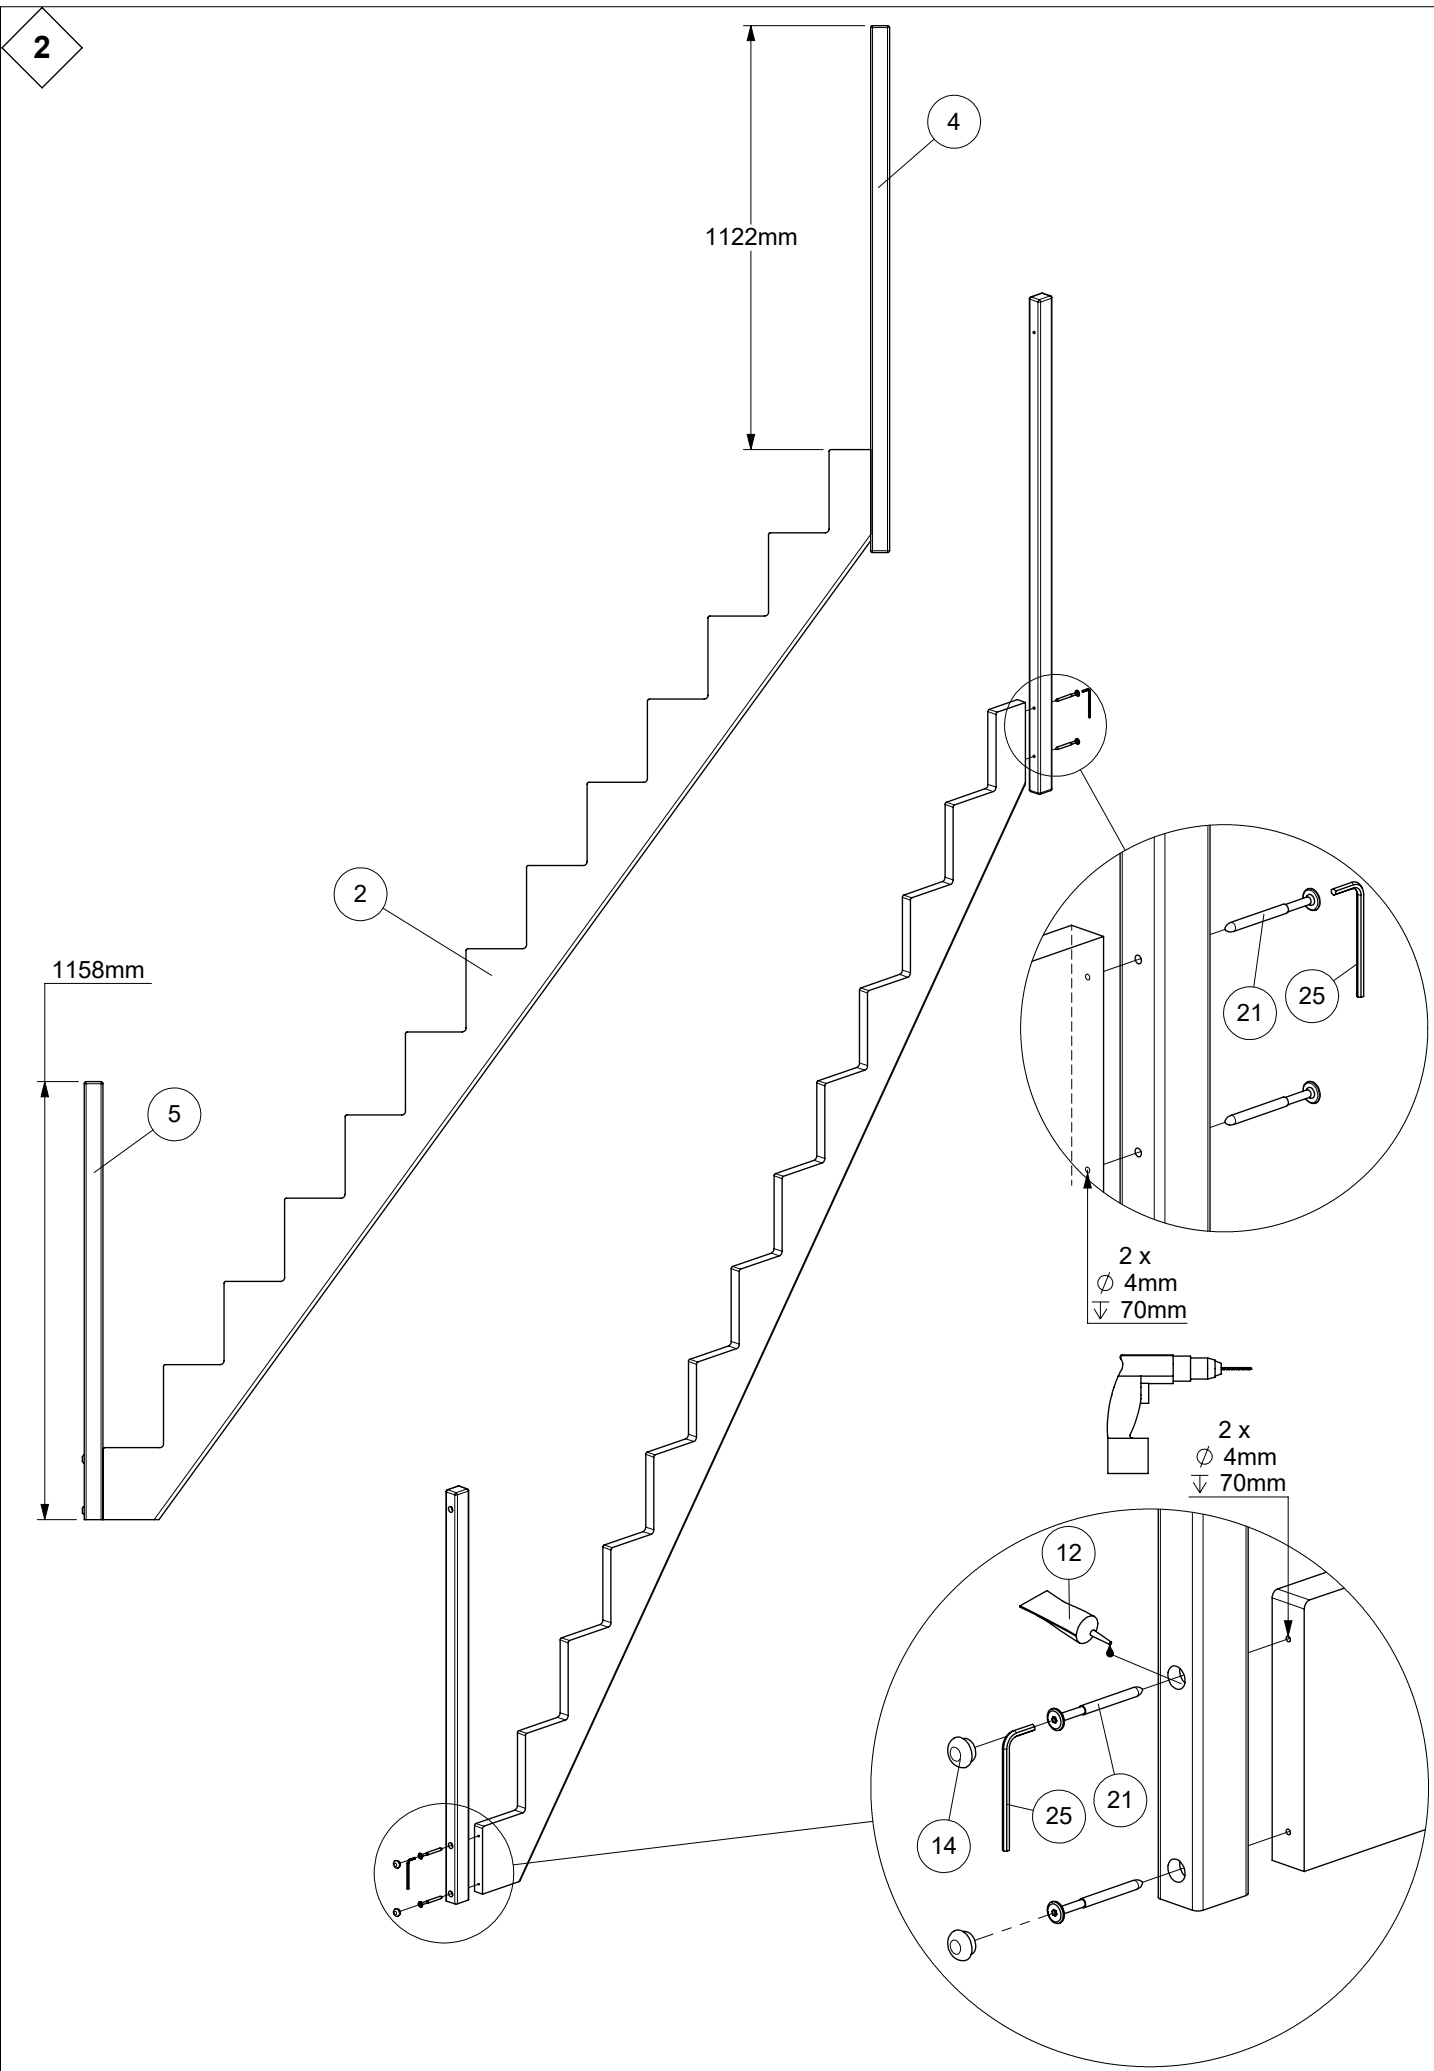

LYON

Installation instruction
Montageanleitung
Instruction de montage

Y: 220mm			
N [st /p]	Z [mm]	X [mm]	
		B: 650mm	B: 750mm
11	2420	1810	1810
12	2640	1970	1970
13	2860	2130	2130

2

3

4

5

6