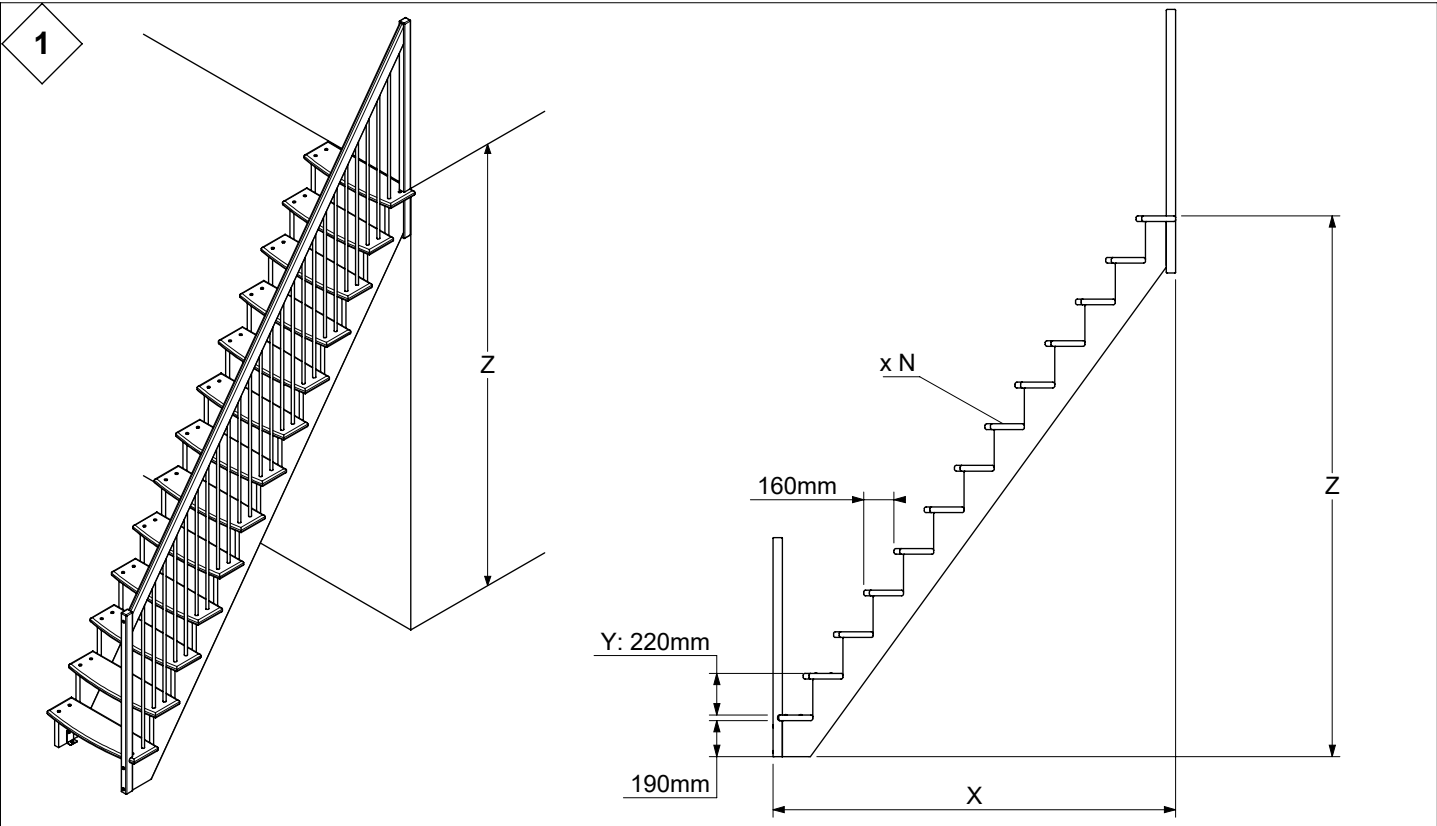

LYON

Installation instruction
Montageanleitung
Instruction de montage

Y: 220mm			
N [st /p]	Z [mm]	X [mm]	
		B: 650mm	B: 750mm
11	2420	1810	1810
12	2640	1970	1970
13	2860	2130	2130

2

3

4

5

6