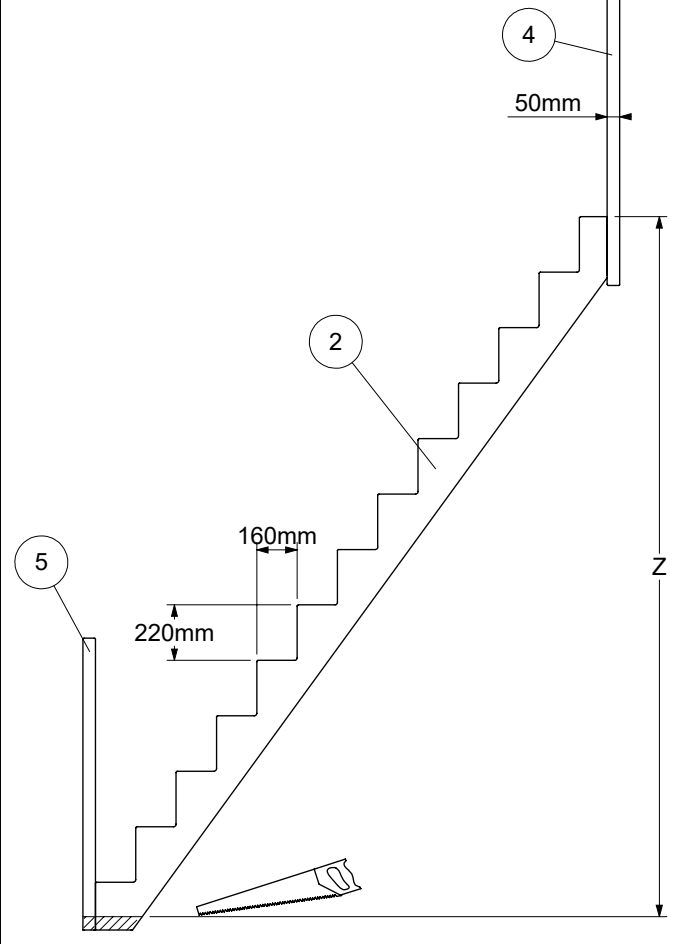

LYON

Installation instruction
Montageanleitung
Instruction de montage

Y: 220mm			
N [st /p]	Z [mm]	X [mm]	
		B: 650mm	B: 750mm
11	2420	1810	1810
12	2640	1970	1970
13	2860	2130	2130

2

3

4

5

6