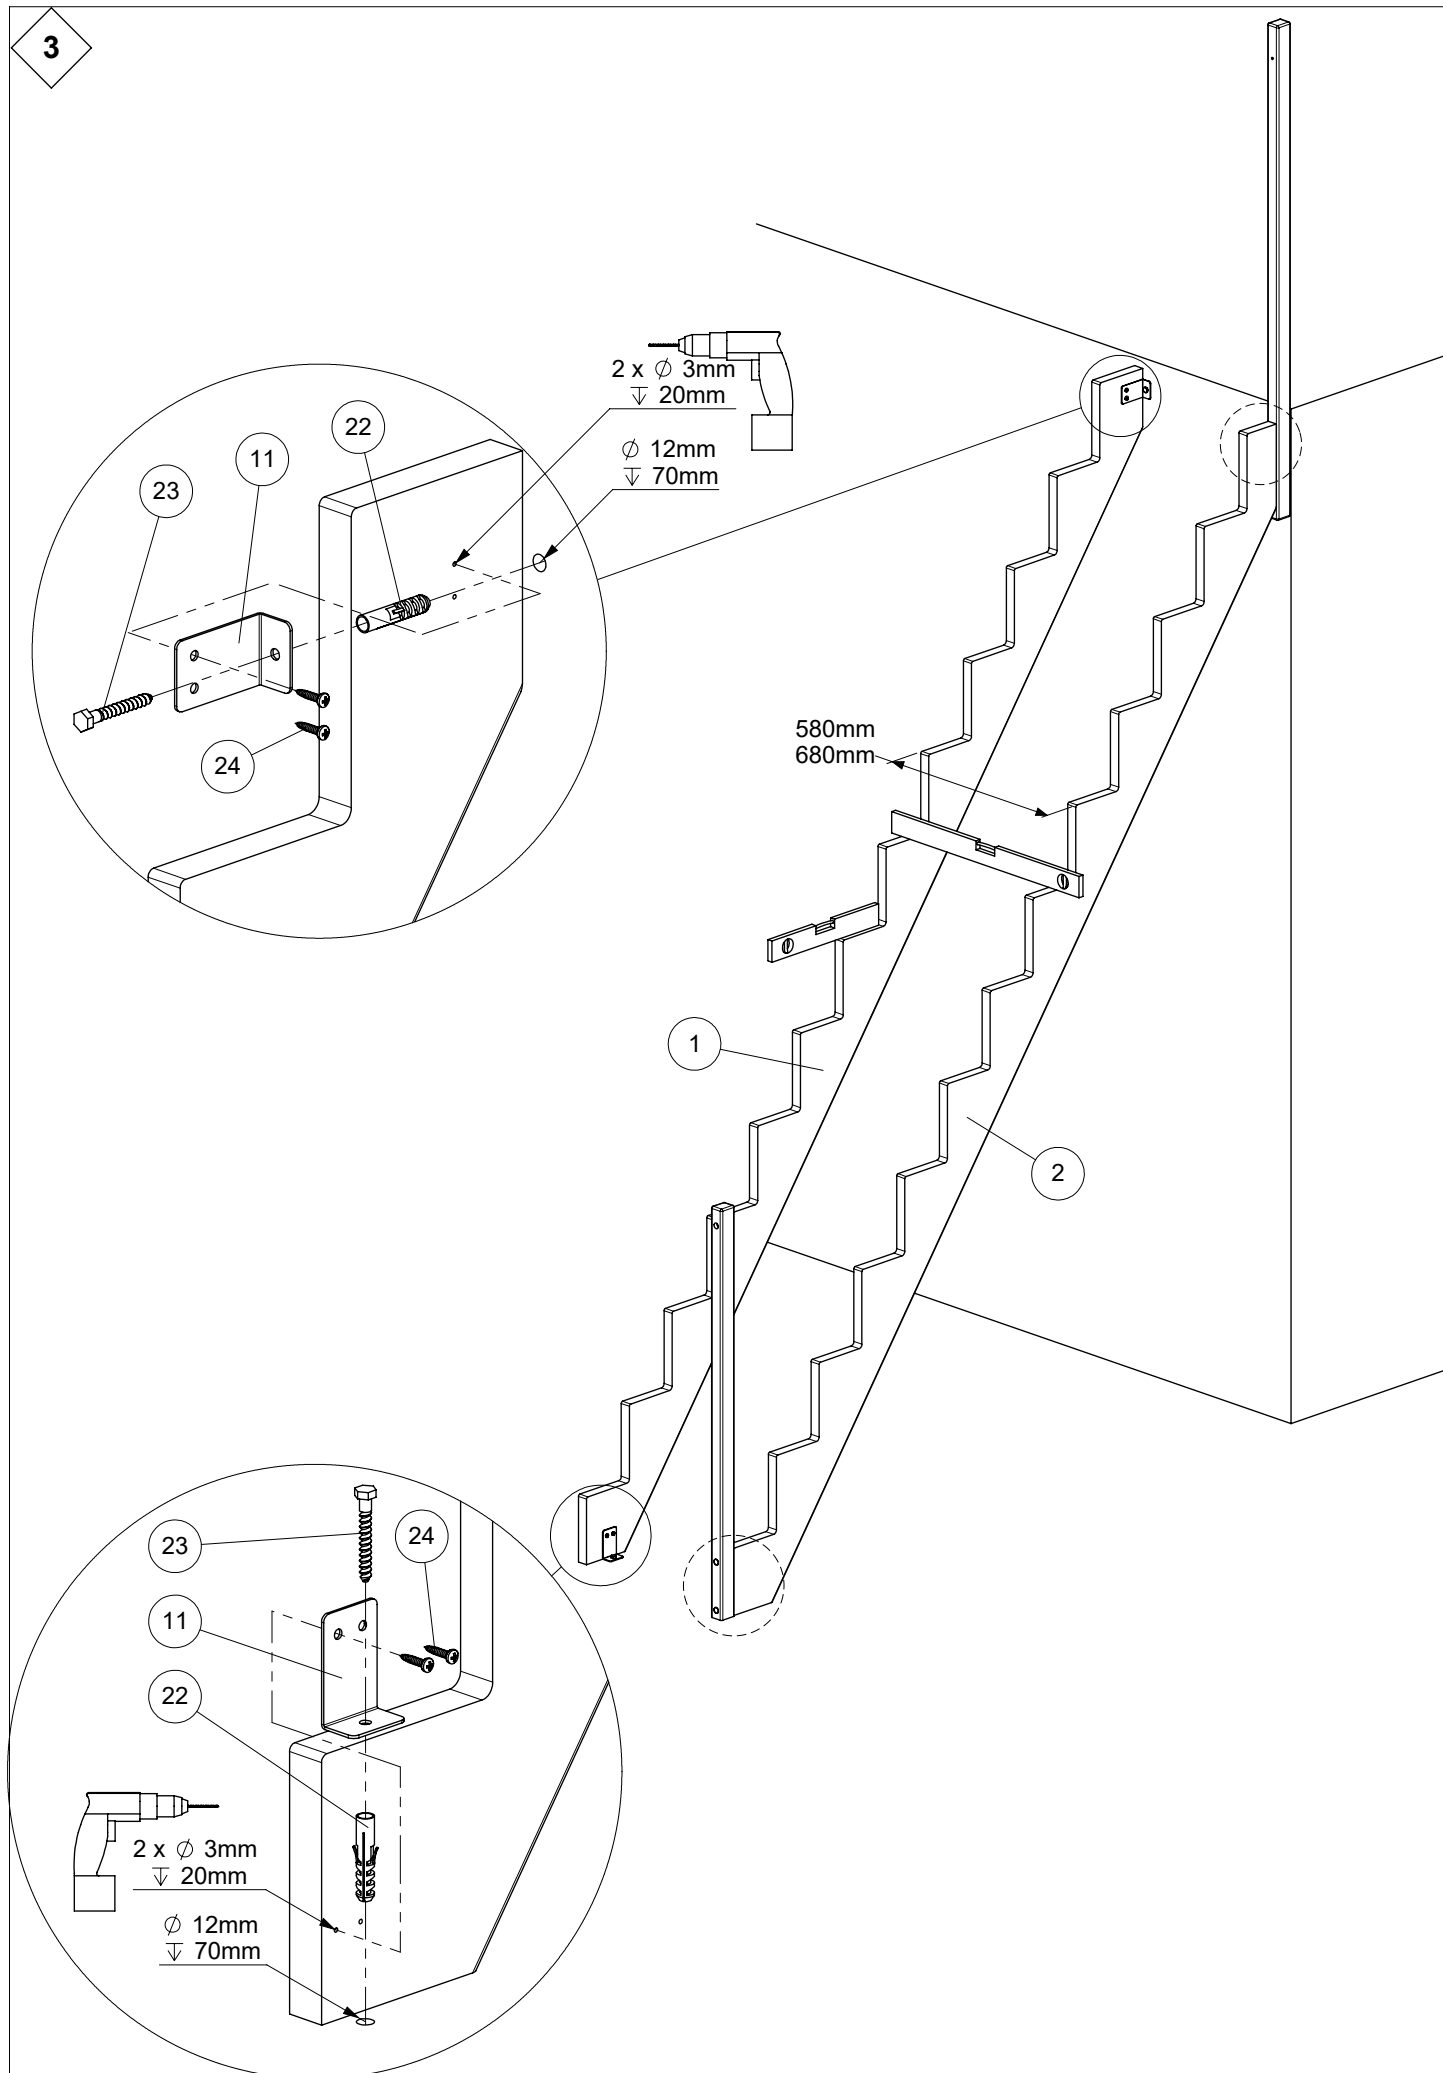

LYON

Installation instruction
Montageanleitung
Instruction de montage

Y: 220mm			
N [st /p]	Z [mm]	X [mm]	
		B: 650mm	B: 750mm
11	2420	1810	1810
12	2640	1970	1970
13	2860	2130	2130

2

3

4

5

6