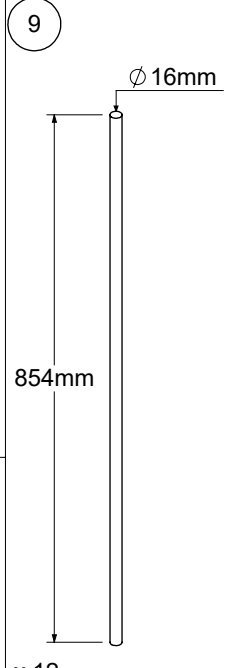

LYON

Installation instruction
Montageanleitung
Instruction de montage

Y: 220mm			
N [st /p]	Z [mm]	X [mm]	
		B: 650mm	B: 750mm
11	2420	1810	1810
12	2640	1970	1970
13	2860	2130	2130

2

3

4

5

6