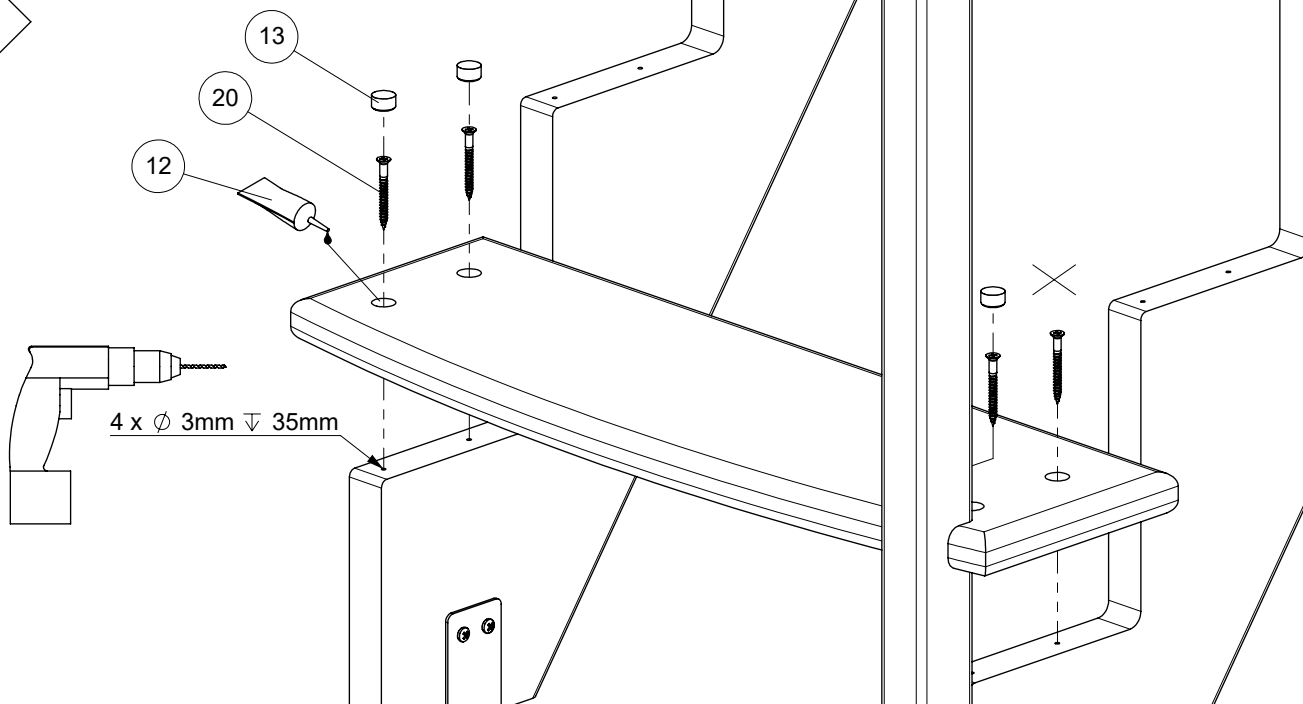

LYON

Installation instruction
Montageanleitung
Instruction de montage

Y: 220mm			
N [st /p]	Z [mm]	X [mm]	
		B: 650mm	B: 750mm
11	2420	1810	1810
12	2640	1970	1970
13	2860	2130	2130

2

3

4

5

6