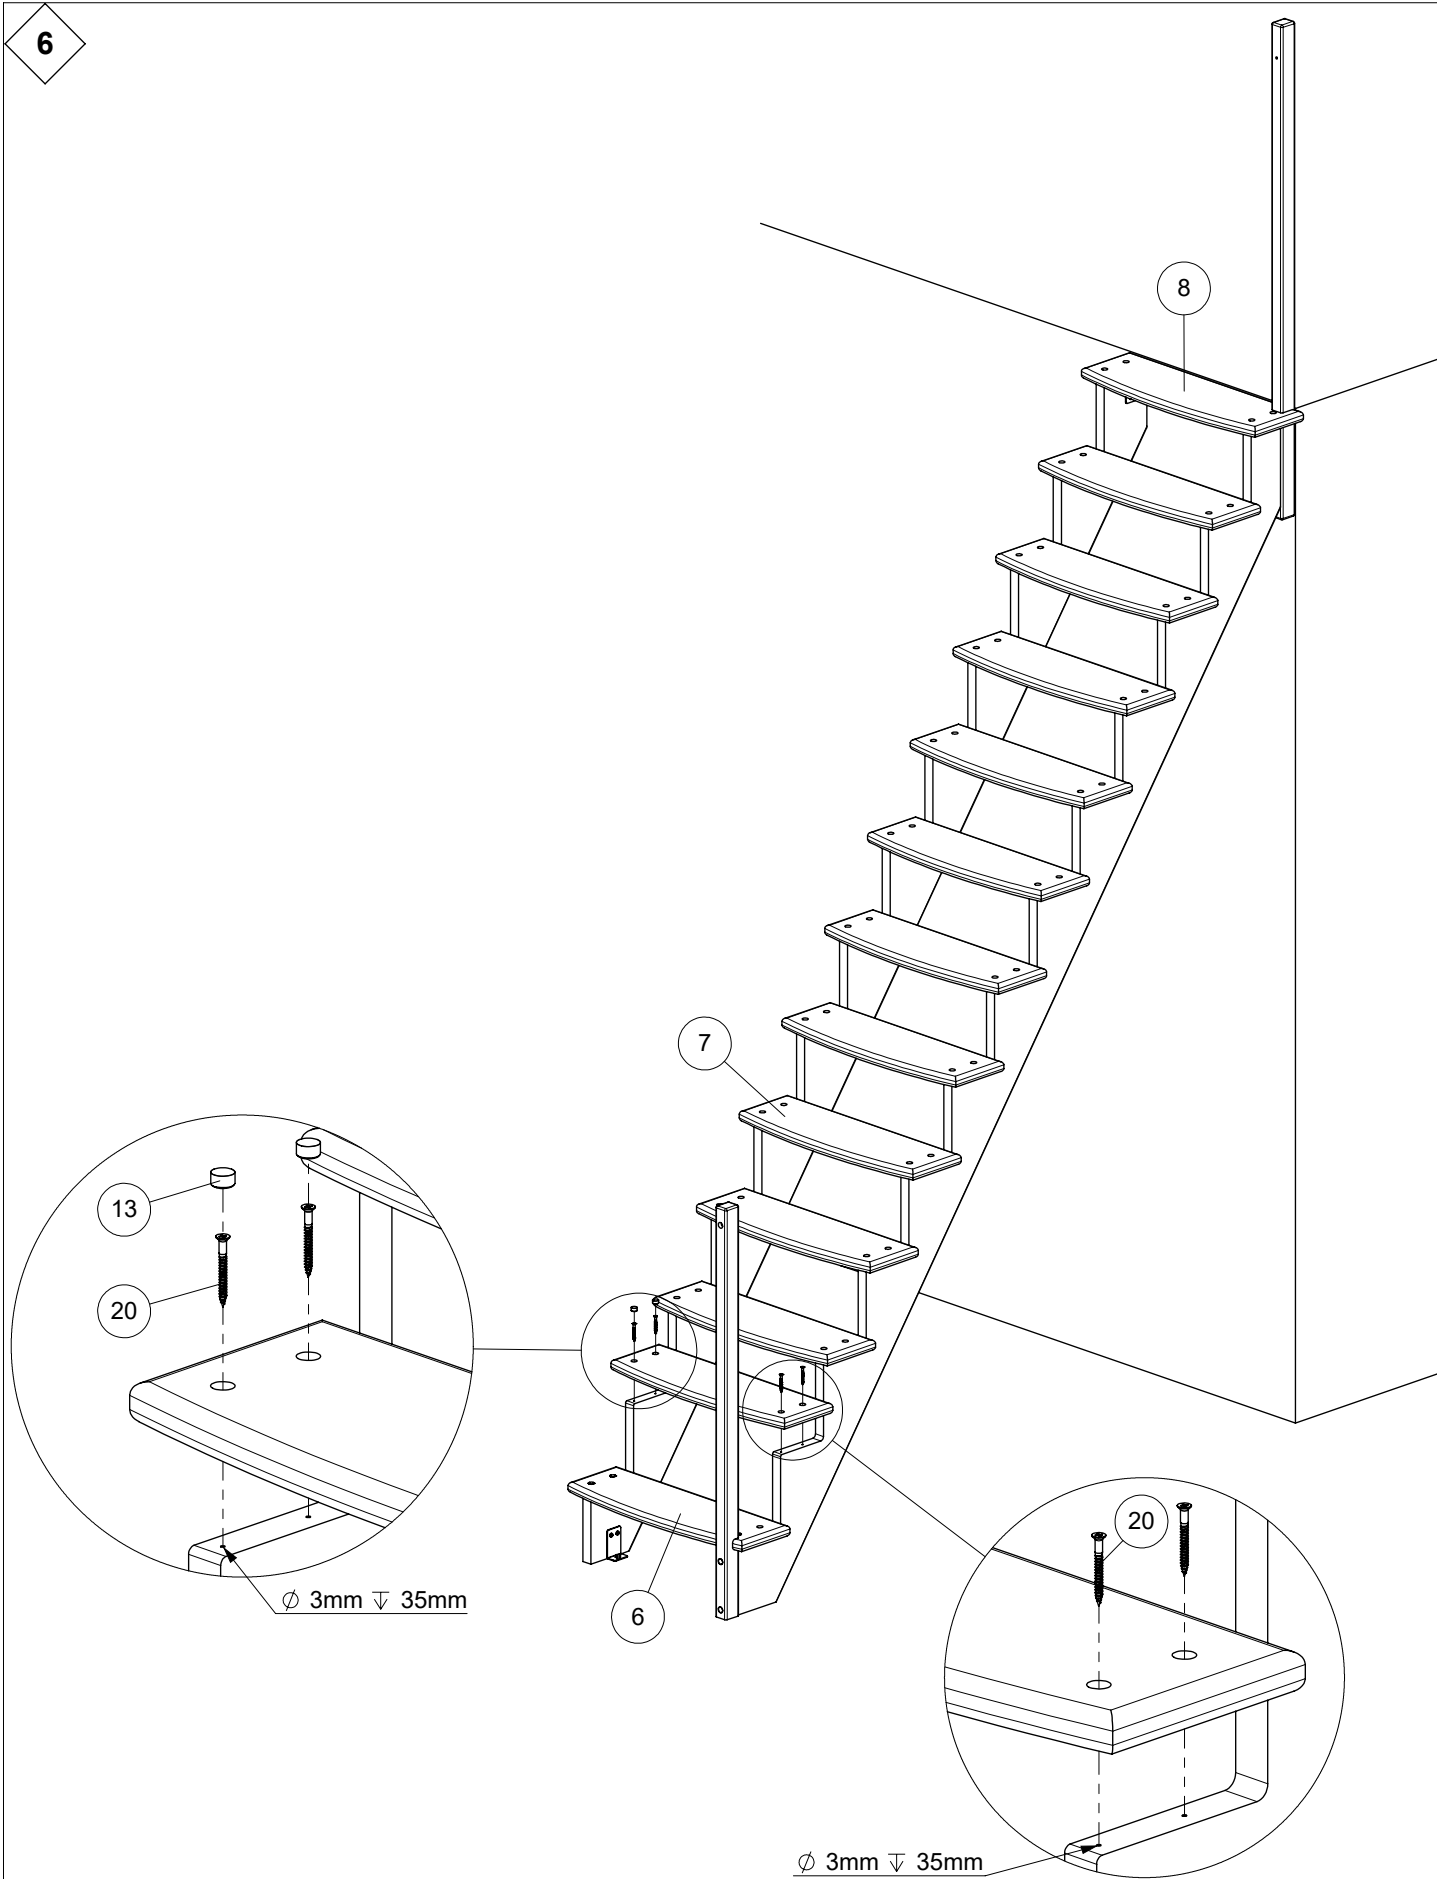

LYON

Installation instruction
Montageanleitung
Instruction de montage

Y: 220mm			
N [st /p]	Z [mm]	X [mm]	
		B: 650mm	B: 750mm
11	2420	1810	1810
12	2640	1970	1970
13	2860	2130	2130

2

3

4

5

6