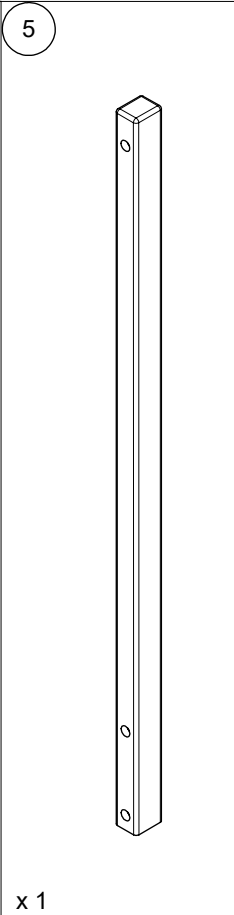

LYON

Installation instruction
Montageanleitung
Instruction de montage

Y: 220mm			
N [st /p]	Z [mm]	X [mm]	
		B: 650mm	B: 750mm
11	2420	1810	1810
12	2640	1970	1970
13	2860	2130	2130

2

3

4

5

6