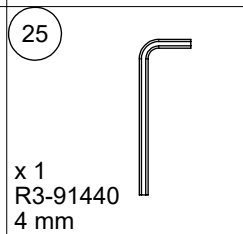

LYON

Installation instruction
Montageanleitung
Instruction de montage

Y: 220mm			
N [st /p]	Z [mm]	X [mm]	
		B: 650mm	B: 750mm
11	2420	1810	1810
12	2640	1970	1970
13	2860	2130	2130

2

3

4

5

6