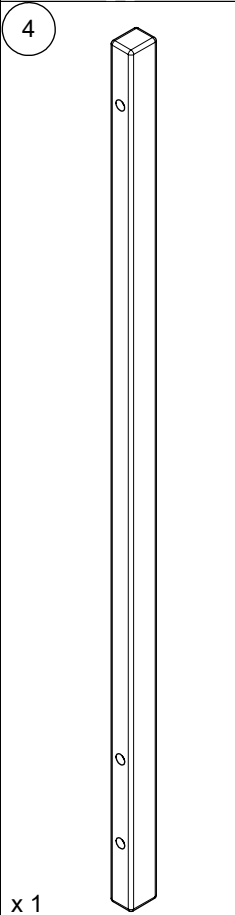

LYON

Installation instruction
Montageanleitung
Instruction de montage

Y: 220mm			
N [st /p]	Z [mm]	X [mm]	
		B: 650mm	B: 750mm
11	2420	1810	1810
12	2640	1970	1970
13	2860	2130	2130

2

3

4

5

6