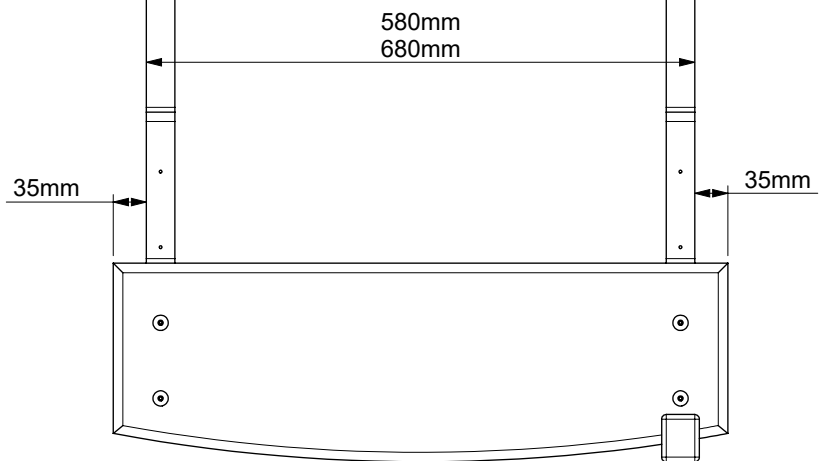

LYON

Installation instruction
Montageanleitung
Instruction de montage

Y: 220mm			
N [st /p]	Z [mm]	X [mm]	
		B: 650mm	B: 750mm
11	2420	1810	1810
12	2640	1970	1970
13	2860	2130	2130

2

3

4

5

6