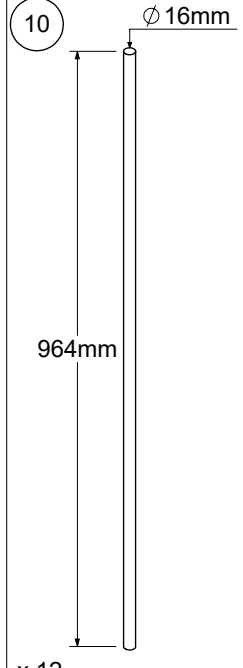

LYON

Installation instruction
Montageanleitung
Instruction de montage

Y: 220mm			
N [st /p]	Z [mm]	X [mm]	
		B: 650mm	B: 750mm
11	2420	1810	1810
12	2640	1970	1970
13	2860	2130	2130

2

3

4

5

6