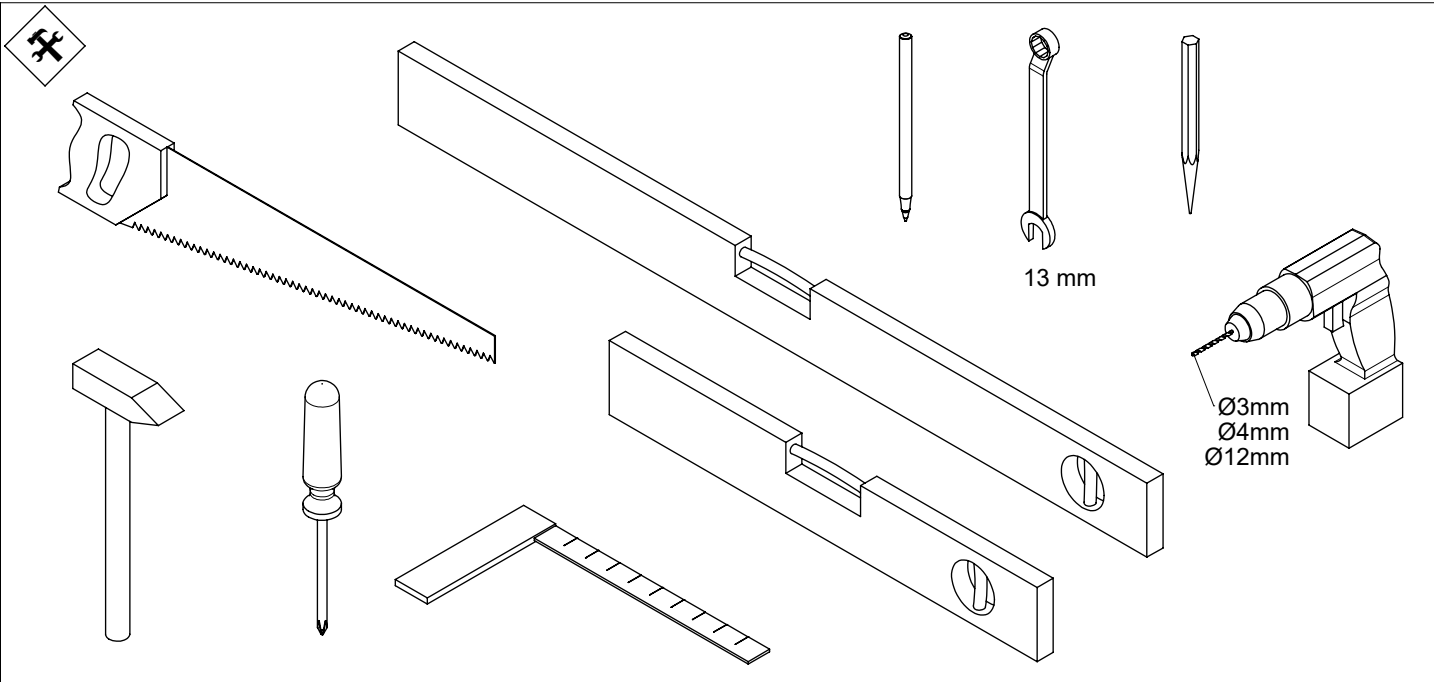

LYON

Installation instruction
Montageanleitung
Instruction de montage

Y: 220mm			
N [st /p]	Z [mm]	X [mm]	
		B: 650mm	B: 750mm
11	2420	1810	1810
12	2640	1970	1970
13	2860	2130	2130

2

3

4

5

6